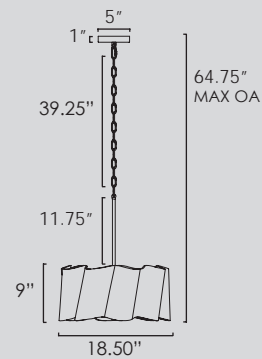

SM73880

SM73882

SM73880 • Semi - Flush

21W E26 Medium base (included)  
 13.25"D x 9.75"H  
 Canopy: 5"D x 1"H

Available in White with Gold (WTGLD)

SM73882 • 20" Pendant

28W E26 Medium base (included)  
 18.50"D x 22.75"H, 64.75" Max OA  
 Canopy: 5"D x 1"H

Available in White with Gold (WTGLD)

SM73884

SM73884 • 4lt Pendant

21W E26 Medium base (included)  
 12.75"W x 11.25"H x 47.75"L, 54.75" MAX OA  
 Canopy: 4.75"W x 1"H x 14.50"L

Available in White with Gold (WTGLD)