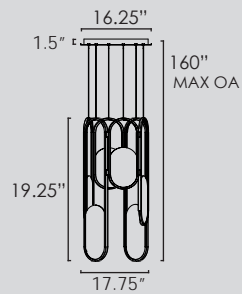

SM24885 • Pendant

102W LED DC (integrated)
17.75"D x 39.25"H, 160" Max OA
Canopy: 16.25"D x 1.5"H
3000K, CRI 90+, 4800 lm

Available in Dichroic Panel
w/ Natural Aged Brass(DCNAB) or
Gumetal with translucent glass(GM)