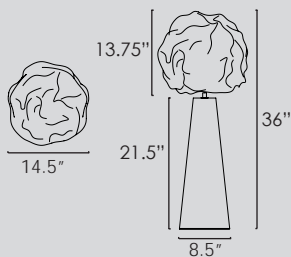

SM42409 • Accent Lamp

6W E26 LED G25 (included)
14.50\"D x 36\"H
3000K, CRI 90+, 400 lm