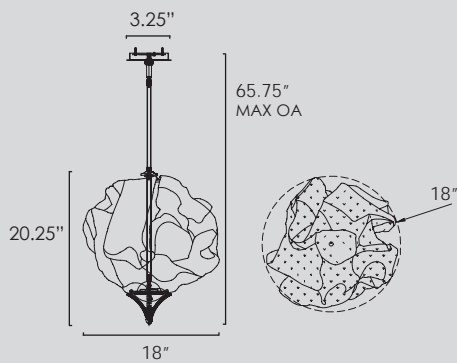

SM42402

SM42404

SM42402 • Chandelier

12W E12 LED Candelabra (included)  
 18"D x 20.25"H, 65.75" Max OA  
 Canopy: 6"D x 1"H  
 3000K, CRI 90+, 120 lm

Available in White with Natural Aged Brass (WTNAB)

SM42404 • Chandelier