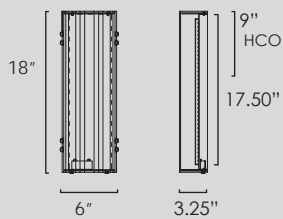

SM21362 • 18" Vanity