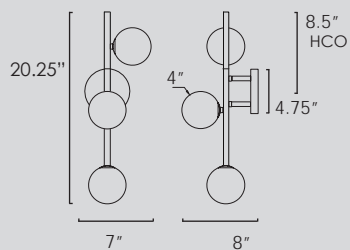

SM24901 • Wall Sconce

(3) 4W LED G9 (included)
7"W x 20.25"H, 8"E
BP: 4.75"W x 4.75"H, 8.5" HCO
BBZ version is 3000K 900 lm, CRI 90+
HR version is 3000K 900 lm, CRI 90+
PC version is 4000K 900 lm, CRI 90+

Available in Brushed Bronze (BBZ)
Heritage Brass (HR) Polished Chrome (PC)