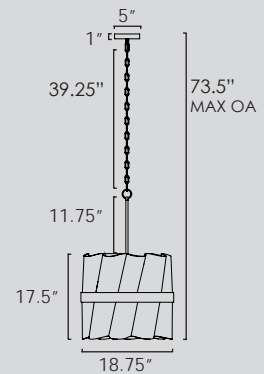

SM73883

SM73883 • Foyer Light

21W E26 Medium base (included)
18.75"D x 31.25"H, 73.50" MAX OA
Canopy: 4.75"W x 1"H x 14.50"L

Available in White with Gold (WTGLD)