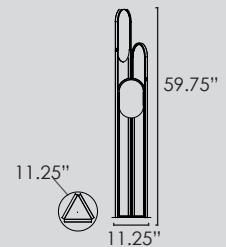

SM24889 • Floor Lamp

14W LED DC (integrated)
0.75"W x 19.75"H x 6"L, 65.75" Max OA
Canopy: 4.75"D x 1.75"H
3000K, CRI 90+, 580 lm

26W LED DC (integrated)
0.75"W x 29.25"H x 7.75"L, 75.5" Max OA
Canopy: 4.75"D x 1.75"H
3000K, CRI 90+, 1270 lm

69W LED DC (integrated)
11.25"W x 59.75"H x 11.25"L,
Wire: 72"
3000K, CRI 90+, 3360 lm

Available in Dichroic Panel
w/ Natural Aged Brass(DCNAB) or
Gumetal with translucent glass(GM)

Available in Dichroic Panel
w/ Natural Aged Brass(DCNAB) or
Gumetal with translucent glass (GM)

Available in Dichroic Panel
w/ Natural Aged Brass(DCNAB) or
Gumetal with translucent glass (GM)