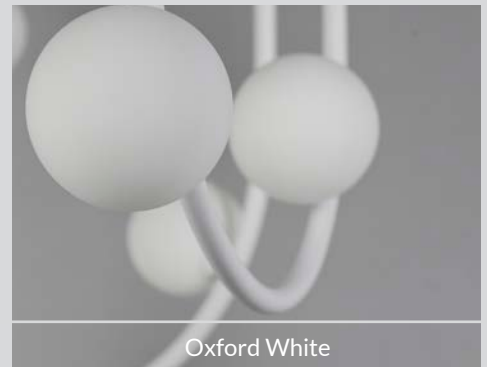

Available in Brushed Bronze (BBZ)  
 Heritage Brass (HR) Polished Chrome (PC)

SM24963PP

Palazzo Pink

Waynesboro Taupe

Stratton Blue

Oxford White

**CONTOUR**  
MADE TO ORDER  
FIXTURES

Make Nina Magon's Contour pendants your own! This configuration will allow you to customize the size, LED lamp color, and best of all Made-to-Order powder coat finishes. Choose from our recommended library of curated finishes selected by Nina such as Oxford White, Stratton Blue, Taupe, or Palazzo Pink as seen in the highly-regarded work of Nina Magon at the Kips Bay Design House in West Palm Beach. If a custom configuration or finish is not shown, please reach out to our specialized Concierge team and we'll contact you within 24 hours! With Made-to-Order options, get greater design flexibility on an already beloved collection.