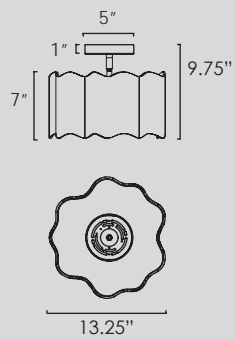

SM73880 • Semi - Flush

21W E26 Medium base (included)
13.25"D x 9.75"H
Canopy: 5"D x 1"H

Available in White with Gold (WTGLD)