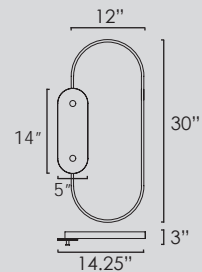

SM24801 • LED Wall Decor

40W LED PCB (integrated)
14.25"W x 30"H x 3"E
3000K, CRI 90+, 670 lm

Available in Striae Arya with Black (ARYBK)
White Alabaster with Black (WABK)