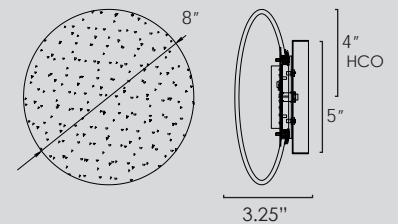

SM25392 • 8" Vanity

10W LED PCB (integrated)
8"W x 8"H x 3.5"E
BP: 5"W x 5"H, 4" HCO
3000K, CRI 90+, 700 lm

Available in Polished Chrome with
Bubble Glass (BGPC)