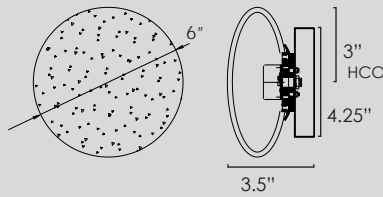

SM25390

SM25391

SM25392

SM25390 • 5" Vanity

6W LED PCB (integrated)  
 4.75"W x 4.75"H x 3.5"E  
 BP: 4.25"W x 4.25"H, 2.5" HCO  
 3000K CRI 90+, 260 lm

Available in Polished Chrome with  
 Bubble Glass (BGPC)