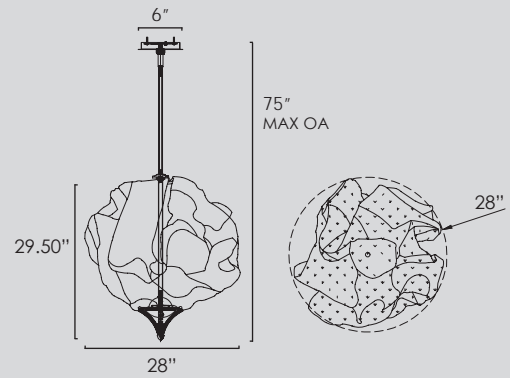

SM42402

SM42404

SM42402 • Chandelier

12W E12 LED Candelabra (included)  
 18"D x 20.25"H, 65.75" Max OA  
 Canopy: 6"D x 1"H  
 3000K, CRI 90+, 120 lm

Available in White with Natural Aged Brass (WTNAB)

SM42404 • Chandelier