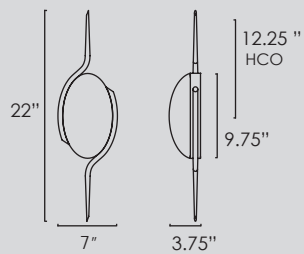

SM24870 • Sconce