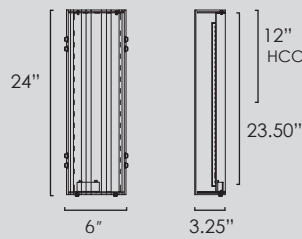

SM21363 • 24" Vanity