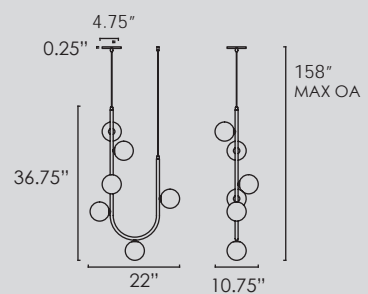

SM24906 • Cord Hung Pendant

(3) 4W LED G9 (included)
10.75"W x 22"H x 19.25"L, 143.25" Max OA
Canopy: 4.75"W x 0.25"H
BBZ version is 3000K 1050 lm, CRI 90+
HR version is 3000K 1040 lm, CRI 90+
PC version is 4000K 1040 lm, CRI 90+

Available in Brushed Bronze (BBZ)
Heritage Brass (HR) Polished Chrome (PC)

(5) 4W LED G9 (included)
10.75"W x 28"H x 22"L, 149.25" Max OA
Canopy: 4.75"W x 0.25"H
BBZ version is 3000K 1740 lm, CRI 90+
HR version is 3000K 1740 lm, CRI 90+
PC version is 4000K 1740 lm, CRI 90+

Available in Brushed Bronze (BBZ)
Heritage Brass (HR) Polished Chrome (PC)

(6) 4W LED G9 (included)
10.75"W x 36.75"H x 22"L, 158" Max OA
Canopy: 4.75"W x 0.25"H
BBZ version is 3000K 2090 lm, CRI 90+
HR version is 3000K 2090 lm, CRI 90+
PC version is 4000K 2090 lm, CRI 90+

Available in Brushed Bronze (BBZ)
Heritage Brass (HR) Polished Chrome (PC)