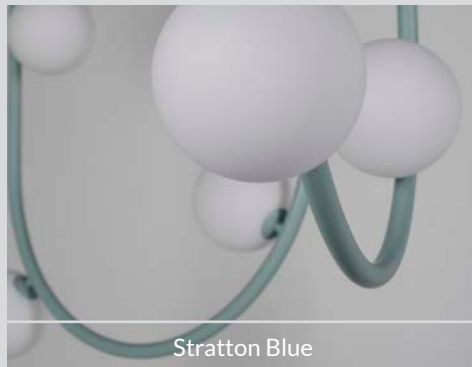

Available in Brushed Bronze (BBZ)  
 Heritage Brass (HR) Polished Chrome (PC)

SM24963PP

Palazzo Pink

Waynesboro Taupe

Stratton Blue

Oxford White

**CONTOUR**  
MADE TO ORDER  
FIXTURES

Make Nina Magon's Contour pendants your own! This configuration will allow you to customize the size, LED lamp color, and best of all Made-to-Order powder coat finishes. Choose from our recommended library of curated finishes selected by Nina such as Oxford White, Stratton Blue, Taupe, or Palazzo Pink as seen in the highly-regarded work of Nina Magon at the Kips Bay Design House in West Palm Beach. If a custom configuration or finish is not shown, please reach out to our specialized Concierge team and we'll contact you within 24 hours! With Made-to-Order options, get greater design flexibility on an already beloved collection.

**Canopy Options**

- Single Port fixed (SM249XX)
- 3 Port Round (SMC1003WT)
- 5 Port Round (SMC1005WT)
- 6 Port Round (SMC1006WT)

**Arm Options**

- 5 Light (SMP24905) (5) 4W LED G9
- 6 Light (SMP24906) (6) 4W LED G9