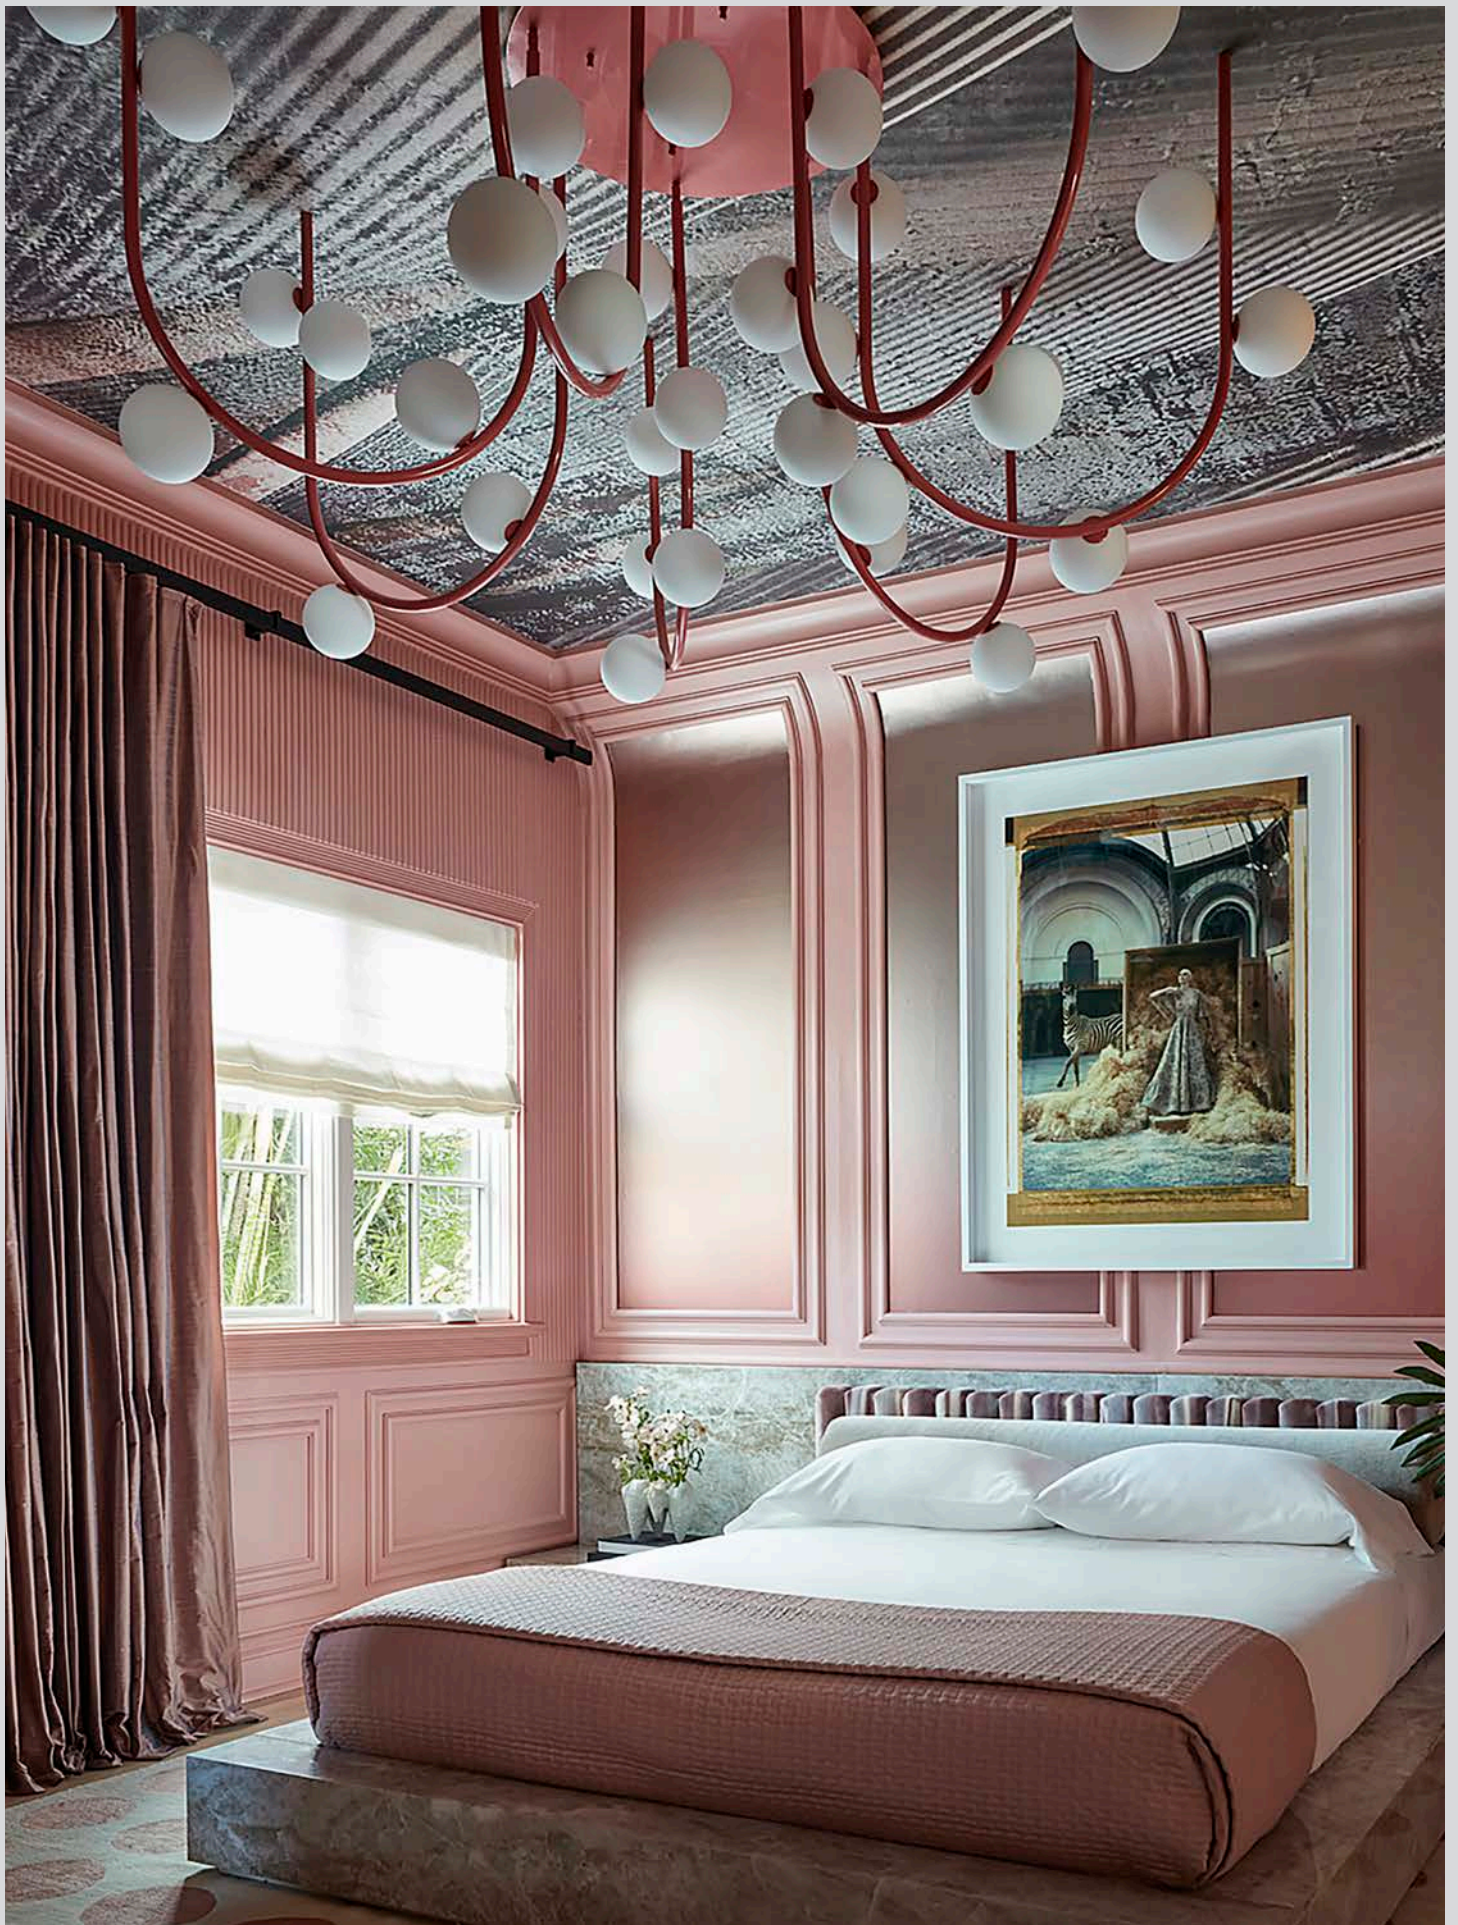

SM24963PP

Palazzo Pink