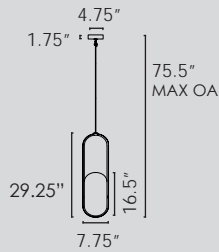

SM24882 • Single Pendant

14W LED DC (integrated)
0.75"W x 19.75"H x 6"L, 65.75" Max OA
Canopy: 4.75"D x 1.75"H
3000K, CRI 90+, 580 lm

26W LED DC (integrated)
0.75"W x 29.25"H x 7.75"L, 75.5" Max OA
Canopy: 4.75"D x 1.75"H
3000K, CRI 90+, 1270 lm

69W LED DC (integrated)
11.25"W x 59.75"H x 11.25"L,
Wire: 72"
3000K, CRI 90+, 3360 lm

Available in Dichroic Panel
w/ Natural Aged Brass(DCNAB) or
Gumetal with translucent glass(GM)

Available in Dichroic Panel
w/ Natural Aged Brass(DCNAB) or
Gumetal with translucent glass (GM)

Available in Dichroic Panel
w/ Natural Aged Brass(DCNAB) or
Gumetal with translucent glass (GM)