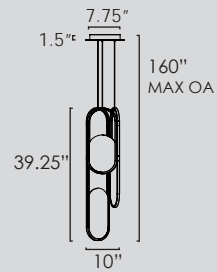

SM24885

SM24883

SM24885 • Pendant

102W LED DC (integrated)  
 17.75"D x 39.25"H, 160" Max OA  
 Canopy: 16.25"D x 1.5"H  
 3000K, CRI 90+, 4800 lm

Available in Dichroic Panel  
 w/ Natural Aged Brass(DCNAB) or  
 Gumetal with translucent glass(GM)