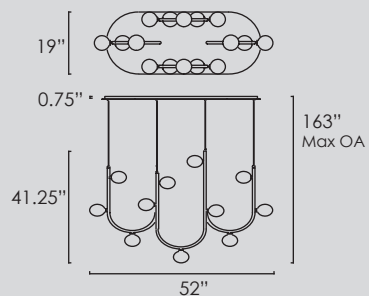

SM24916

SM24916 • Cord Hung Chandelier

(16) 4W LED G9 (included)
19"W x 41.25"H x 52"L, 163" Max OA
Canopy: 19"W x 0.75"H x 45"L
BBZ version is 3000K 5570 lm, CRI 90+
HR version is 3000K 5570 lm, CRI 90+
PC version is 4000K 5570 lm, CRI 90+

Available in Brushed Bronze (BBZ)
Heritage Brass (HR) Polished Chrome (PC)