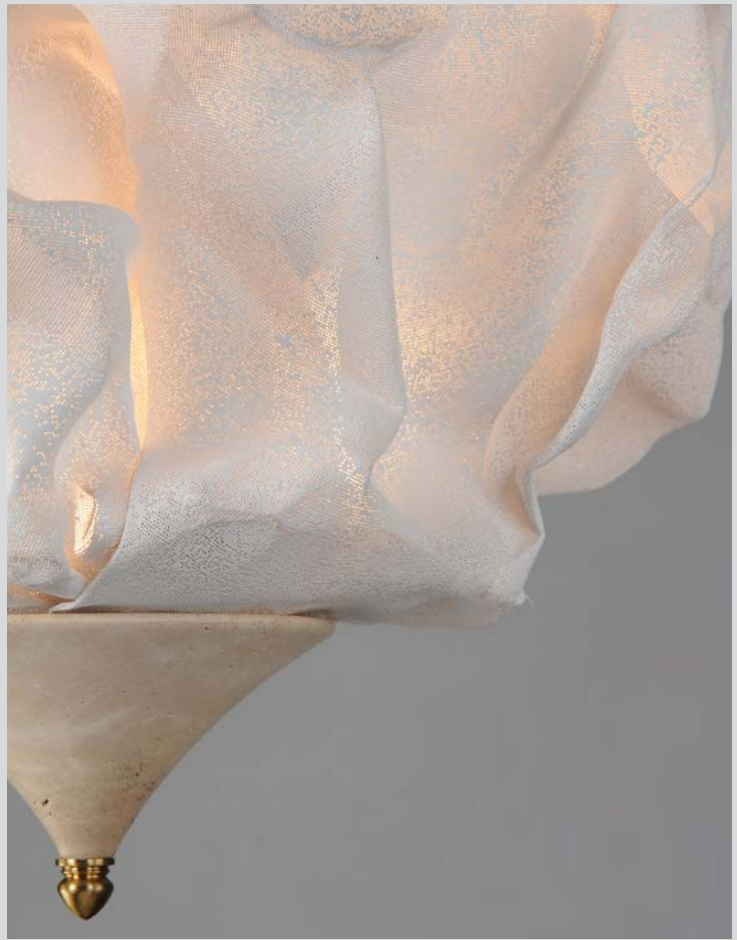

# SODA POP

Thick clear glass globes are hand-blown in organic forms with irregular bubble patterns. The profiles are small and can be installed singularly or in groupings for a unique configuration on wall and ceiling surfaces. The metal accents are finished in Polished Chrome to add reflection to the composition of the shades that encase an LED light source within. Three size options available. ADA options are also available. Neutral 3000K Color Temperature.

# FACETS BY MAT SANDERS

With simple linear compositions and an elongated curved form, Mat Sanders draws inspiration from the Streamline Modern era of the 1930s. The faceted opal white glass elegantly diffuses light, while solid brass details provide an elevated, timeless look. Select from 5 color temperatures by adjusting the toggle switch easily accessible behind the shade.

# SHROUD BY RYAN SAGHIAN

Hand formed metal mesh shades are dimpled and folded into distinctive, artisanal forms. In more traditional lantern and chandelier configurations, these unique shades feature the material suspended within solid brass cages. A large modern, LED pendant features a mesh shade supported atop a sculpted travertine base with brass finial. Similarly, an oversized accent lamp features a large opal body of travertine at its base with a seemingly floating mesh shade perched atop a brass column. All fixtures include opal white LED lamps.