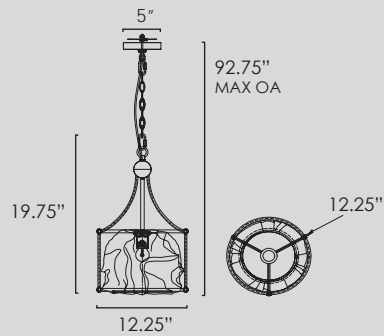

15W E12 LED Candelabra (included)  
 28"D x 29.50"H, 75" Max OA  
 Canopy: 6"D x 1"H  
 3000K, CRI 90+, 220 lm

Available in White with Natural Aged Brass (WTNAB)

SM42401

SM42403

SM42401 • Pendant

6W E26 LED G25 (included)  
12.25"D x 19.75"H, 92.75" Max OA  
Canopy: 5"D x 1"H,  
3000K, CRI 90+, 390 lm