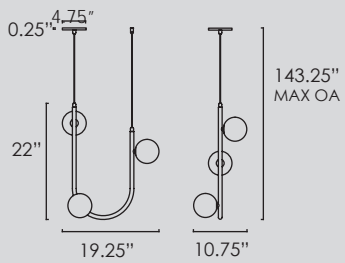

SM24903 • Cord Hung Pendant