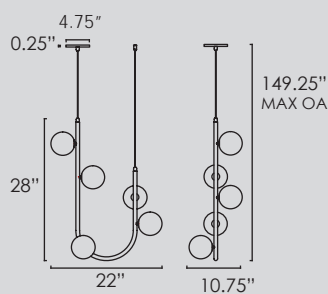

SM24905 • Cord Hung Pendant