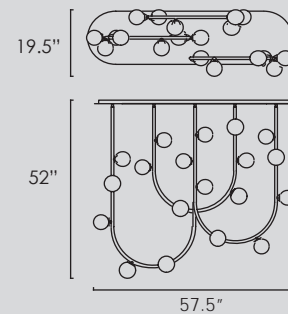

SM24919

SM24914 • Fixed Stem Chandelier

(14) 4W LED G9 (included)
14.75"W x 44"H x 45.75"L
Canopy: 11.75"W x 0.75"H x 45.75"L
BBZ version is 3000K 4870 lm, CRI 90+
HR version is 3000K 4870 lm, CRI 90+
PC version is 4000K 4870 lm, CRI 90+

Available in Brushed Bronze (BBZ)
Heritage Brass (HR) Polished Chrome (PC)

SM24919 • Fixed Stem Chandelier

(19) 4W LED G9 (included)
19.5"W x 52"H x 57.5"L
Canopy: 15.75"W x 0.75"H x 57"L
BBZ version is 3000K 6610 lm, CRI 90+
HR version is 3000K 6610 lm, CRI 90+
PC version is 4000K 6610 lm, CRI 90+

Available in Brushed Bronze (BBZ)
Heritage Brass (HR) Polished Chrome (PC)