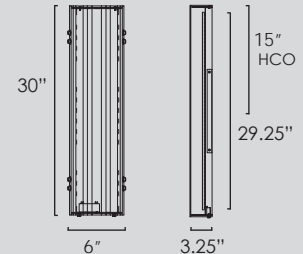

SM21364 • 30" Vanity

25W LED PCB (integrated)
6"W x 18"H x 3.25"E
BP: 4.75"W x 17.50"H, 9" HCO
CCT: 27-30-35-40-50K
CRI 90+, 2880 lm

Available in White with either Natural Aged Brass (WTNAB) or Polished Nickel (WTPN)

28W LED PCB (integrated)
6"W x 24"H x 3.25"E
BP: 4.75"W x 23.50"H, 12" HCO
CCT: 27-30-35-40-50K
CRI 90+, 3180 lm

Available in White with either Natural Aged Brass (WTNAB) or Polished Nickel (WTPN)

25W LED PCB (integrated)
6"W x 30"H x 3.25"E
BP: 4.75"W x 29.25"H, 15" HCO
CCT: 27-30-35-40-50K
CRI 90+, 4650 lm

Available in White with either Natural Aged Brass (WTNAB) or Polished Nickel (WTPN)