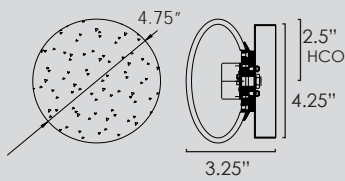

SM25390

SM25391

SM25392

SM25390 • 5" Vanity

6W LED PCB (integrated)  
 4.75"W x 4.75"H x 3.5"E  
 BP: 4.25"W x 4.25"H, 2.5" HCO  
 3000K CRI 90+, 260 lm

Available in Polished Chrome with  
 Bubble Glass (BGPC)