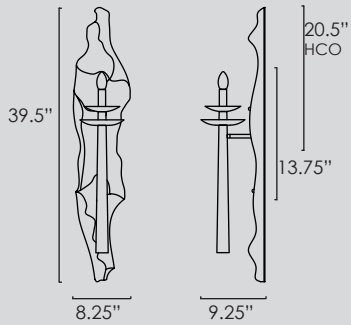

SM90210 • Sconce

4W E12 LED Candelabra (included)
8.25"W x 39.5"H x 9.25"E
BP: 4.25"W x 13.75"H, 20.50" HCO
3000K, CRI 90+, 400 lm

Available in White with Anthracite (WTAR)

SM90212 • Sconce

4W E12 LED Candelabra (included)
8.25"W x 39.5"H x 9.25"E
BP: 4.25"W x 13.75"H, 20.50" HCO
3000K, CRI 90+, 400 lm

Available in White with Anthracite (WTAR)