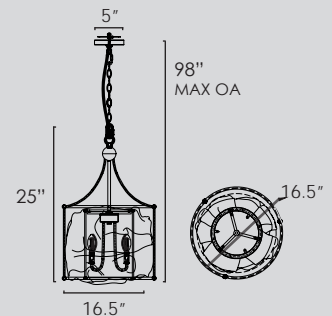

SM42403

SM42403 • Pendant

(3) 4W E12 LED Candelabra (included)
16.50"D x 25"H, 98" Max OA
Canopy: 5"D x 1"H
3000K, CRI 90+, 380 lm

Available in White with Natural Aged Brass (WTNAB)