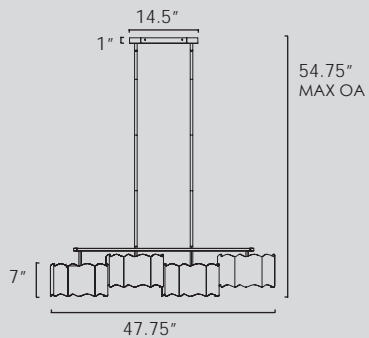

SM73880

SM73882

SM73880 • Semi - Flush

21W E26 Medium base (included)  
 13.25"D x 9.75"H  
 Canopy: 5"D x 1"H

Available in White with Gold (WTGLD)

SM73882 • 20" Pendant

28W E26 Medium base (included)  
 18.50"D x 22.75"H, 64.75" Max OA  
 Canopy: 5"D x 1"H

Available in White with Gold (WTGLD)

SM73884

SM73884 • 4lt Pendant

21W E26 Medium base (included)  
 12.75"W x 11.25"H x 47.75"L, 54.75" MAX OA  
 Canopy: 4.75"W x 1"H x 14.50"L

Available in White with Gold (WTGLD)