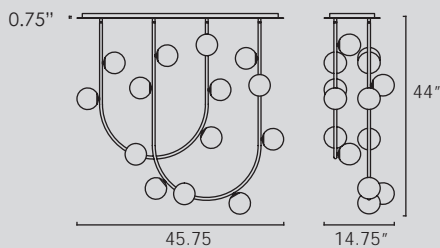

SM24914

SM24914 • Fixed Stem Chandelier

(14) 4W LED G9 (included)
14.75"W x 44"H x 45.75"L
Canopy: 11.75"W x 0.75"H x 45.75"L
BBZ version is 3000K 4870 lm, CRI 90+
HR version is 3000K 4870 lm, CRI 90+
PC version is 4000K 4870 lm, CRI 90+

Available in Brushed Bronze (BBZ)
Heritage Brass (HR) Polished Chrome (PC)

SM24919 • Fixed Stem Chandelier

(19) 4W LED G9 (included)
19.5"W x 52"H x 57.5"L
Canopy: 15.75"W x 0.75"H x 57"L
BBZ version is 3000K 6610 lm, CRI 90+
HR version is 3000K 6610 lm, CRI 90+
PC version is 4000K 6610 lm, CRI 90+

Available in Brushed Bronze (BBZ)
Heritage Brass (HR) Polished Chrome (PC)