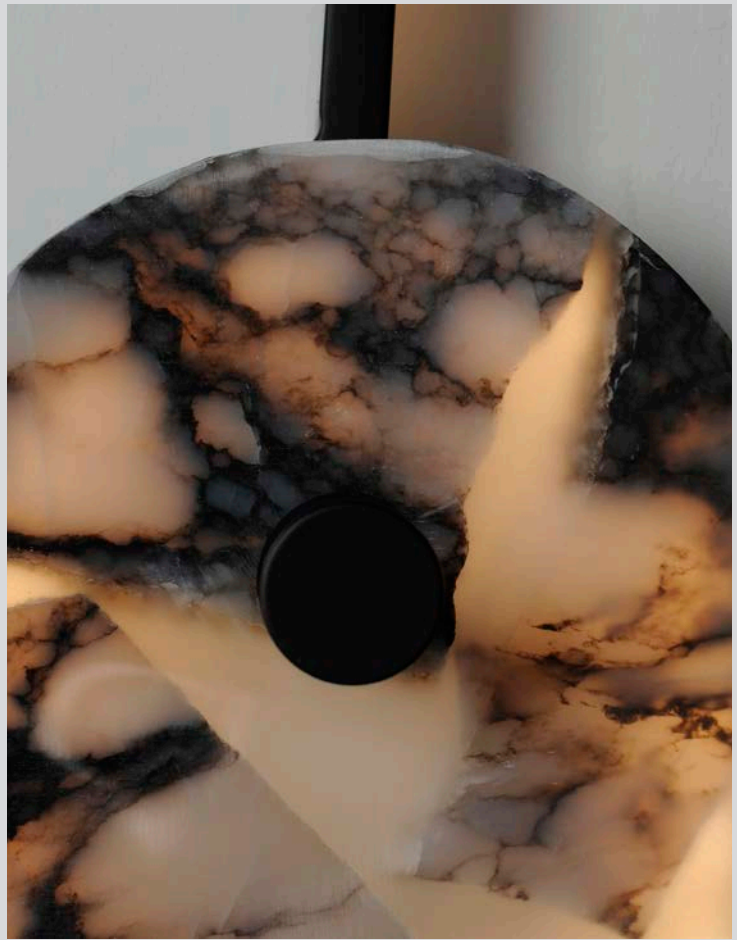

STONEWALL MIRROR

BY NINA MAGON

Complimentary wall lighting products display the unique beauty of Spanish Alabaster and our Striae Arya stone panels in a modern application. Low-profile ADA sconce options in alabaster as well as illuminated mirrors and wall decor pair perfectly with the Megalith collection or stand alone to enhance a room's décor.