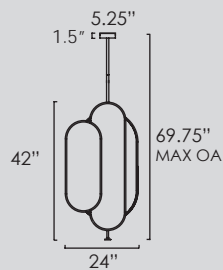

SM24890 • LED Mirror Stand/ Wall Mount

43W DC LED (integrated)
24"W x 42"H, 2"E, 67.75" MAX OA
Canopy: 5.25"D x 1.50"H
3000K, CRI 90+, 2800 lm

Available in Dichroic Glass w/ Black (DCBK)