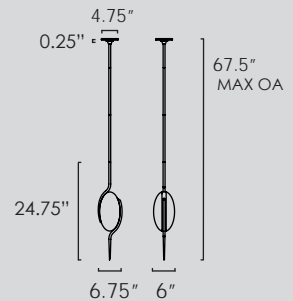

SM24871 • Single Pendant

16W LED PCB (integrated)
6"W x 24.75"H x 6.75"L, 67.5" Max OA
Canopy: 4.75"D x 0.25"H
3000K, CRI 90+, 1280 lm

Available in Marble Glass w/Natural Aged Brass (MRNAB)