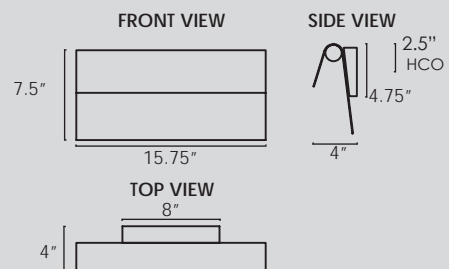

SM81830

SM81830 • Sconce

18W LED DC (integrated)
15.75"W x 7.5"H, 4"E
BP: 8"L x 4.75"H, 2.50" HCO
3000K, CRI 90+, 1030 lm

Available in Natural Aged Brass (NAB)