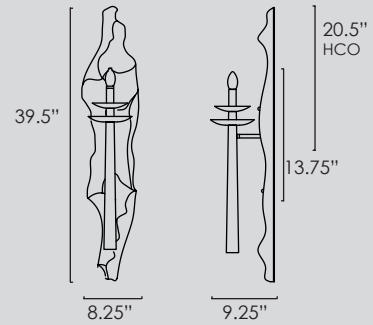

SM90210 • Sconce

4W E12 LED Candelabra (included)
8.25"W x 39.5"H x 9.25"E
BP: 4.25"W x 13.75"H, 20.50" HCO
3000K, CRI 90+, 400 lm

Available in White with Anthracite (WTAR)

SM90212 • Sconce

4W E12 LED Candelabra (included)
8.25"W x 39.5"H x 9.25"E
BP: 4.25"W x 13.75"H, 20.50" HCO
3000K, CRI 90+, 400 lm

Available in White with Anthracite (WTAR)