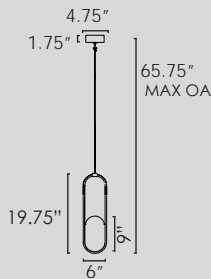

SM24881 • Mini Pendant

14W LED DC (integrated)
0.75"W x 19.75"H x 6"L, 65.75" Max OA
Canopy: 4.75"D x 1.75"H
3000K, CRI 90+, 580 lm

26W LED DC (integrated)
0.75"W x 29.25"H x 7.75"L, 75.5" Max OA
Canopy: 4.75"D x 1.75"H
3000K, CRI 90+, 1270 lm

69W LED DC (integrated)
11.25"W x 59.75"H x 11.25"L,
Wire: 72"
3000K, CRI 90+, 3360 lm

Available in Dichroic Panel
w/ Natural Aged Brass(DCNAB) or
Gumetal with translucent glass(GM)

Available in Dichroic Panel
w/ Natural Aged Brass(DCNAB) or
Gumetal with translucent glass (GM)

Available in Dichroic Panel
w/ Natural Aged Brass(DCNAB) or
Gumetal with translucent glass (GM)