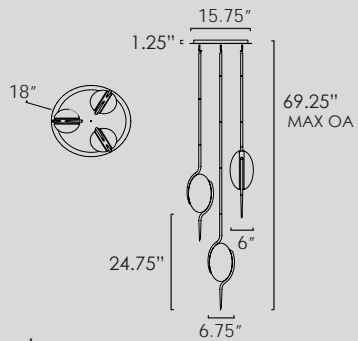

SM24873

SM24873 • Multi - Pendant

48W LED PCB (integrated)
18"D x 24.75"H, 69.25" Max OA
Canopy: 15.75"D x 1.25"H
3000K, CRI 90+, 3070 lm

Available in Marble Glass w/Natural Aged Brass (MRNAB)