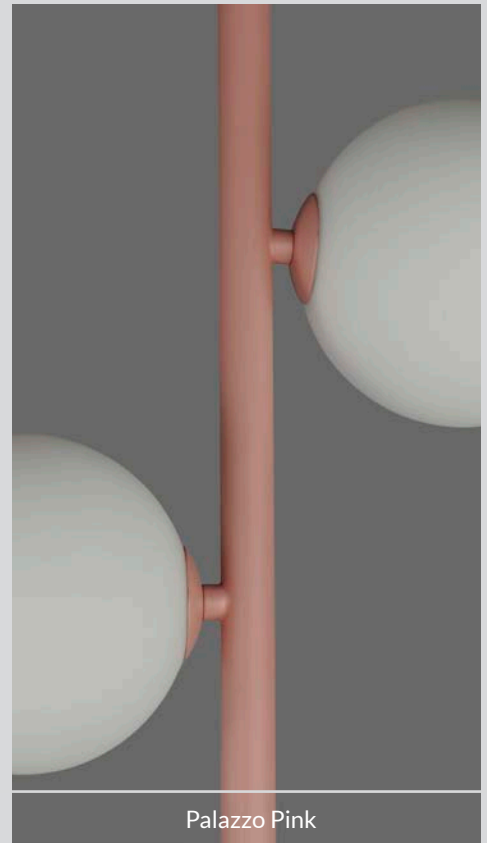

CONTOUR
MADE TO ORDER
FIXTURES

Make Nina Magon's Contour pendants your own! This configuration will allow you to customize the size, LED lamp color, and best of all Made-to-Order powder coat finishes. Choose from our recommended library of curated finishes selected by Nina such as Oxford White, Stratton Blue, Taupe, or Palazzo Pink as seen in the highly-regarded work of Nina Magon at the Kips Bay Design House in West Palm Beach. If a custom configuration or finish is not shown, please reach out to our specialized Concierge team and we'll contact you within 24 hours! With Made-to-Order options, get greater design flexibility on an already beloved collection.

Canopy Options

- Single Port fixed (SM249XX)
- 3 Port Round (SMC1003WT)
- 5 Port Round (SMC1005WT)
- 6 Port Round (SMC1006WT)

Arm Options

- 5 Light (SMP24905) (5) 4W LED G9
- 6 Light (SMP24906) (6) 4W LED G9

Available Powder Coats

- Palazzo Pink (PP)
- Waynesboro Taupe (TP)
- Stratton Blue (SB)
- Oxford White (WT)

Color Temperature

3000K or 4000K

BUILD YOUR OWN CONTOUR USING OUR ONLINE CONFIGURATER