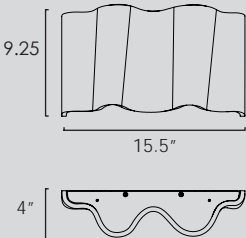

SM73881 • Sconce

8W E26 Medium base (included)
15.50"W x 9.75"H x 4"E
BP: 5.75"W x 0.75"H, HCO 4.75"

Available in White with Gold (WTGLD)