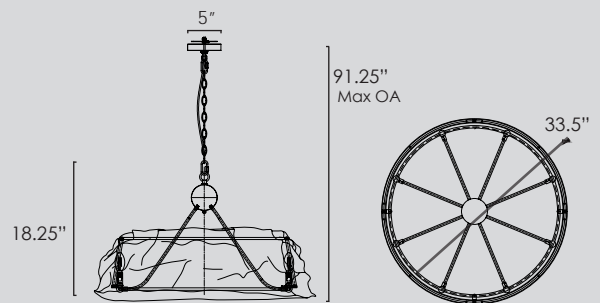

SM42409

SM42408

SM42409 • Accent Lamp

6W E26 LED G25 (included)  
 14.50\"D x 36\"H  
 3000K, CRI 90+, 400 lm

SM42408 • Chandelier

(8) 4W E12 LED Candelabra (included)  
 33.50\"D x 18.25\"H, 91.25\" Max OA  
 Canopy: 5\"D x 1\"H  
 3000K, CRI 90+, 380 lm