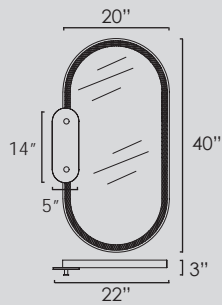

SM24800 • LED Mirror

35W LED PCB (integrated)
22"W x 40"H x 3"E
BP: 6"W x 1.25"H x 6"L
3000K, CRI 90+, 1830 lm

Available in Striae Arya with Black (ARYBK)
White Alabaster with Black (WABK)
White Alabaster with Brushed Champagne (WABCN)