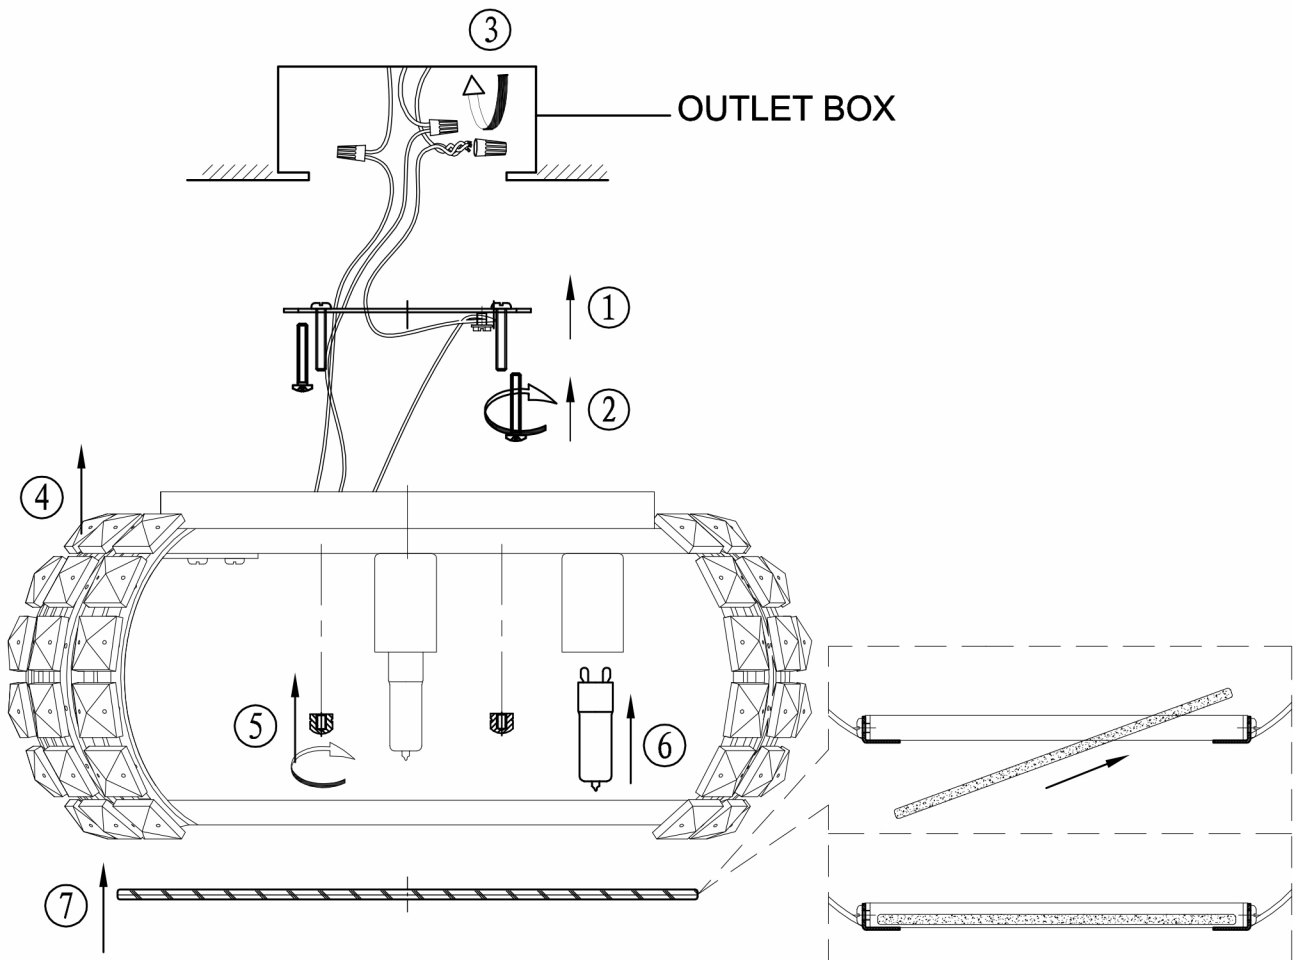

STUDIO•M

SM251800

Please consult your electrician for hanging fixture and wiring.

INSTALLATION INSTRUCTION

Item No.: SM251800

FEATURE

- Lamp Type: G9 4xMAX 40W 120V~ 60Hz
- The lamp can be only indoor used.