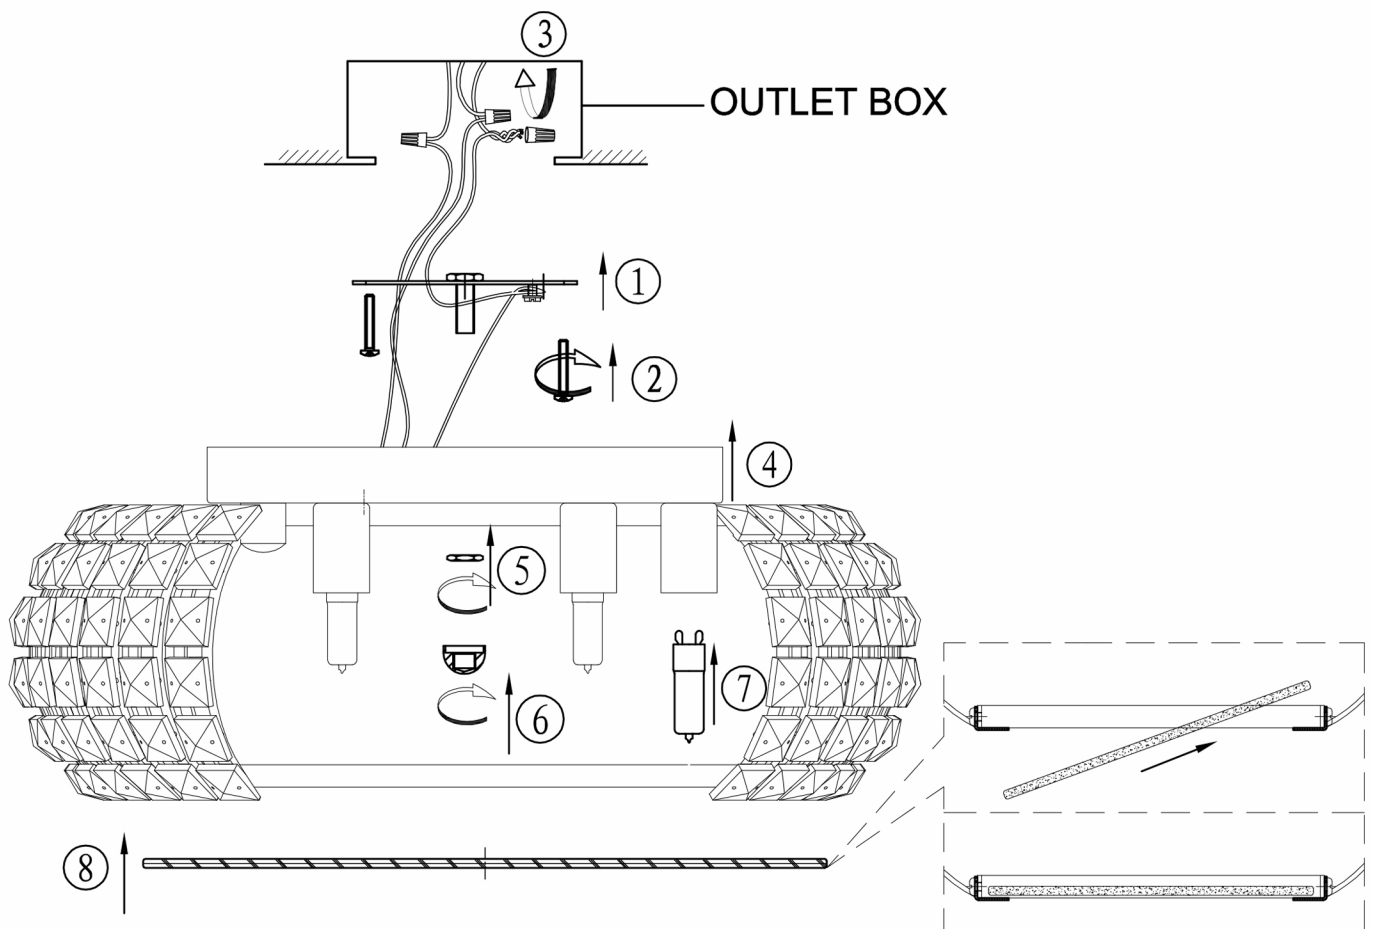

STUDIO•M

SM251801

Please consult your electrician for hanging fixture and wiring.

INSTALLATION INSTRUCTION

Item No.: SM251801

FEATURE

- Lamp Type: G9 6xMAX 40W 120V ~ 60Hz
The lamp can be only indoor used