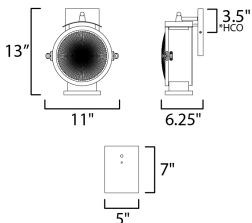

LAMPING

INPUT VOLTAGE : 120V
BULB : 60W Incandescent E26 Medium , 60W Total
BULB INCLUDED : (Not Included)
DIMMABLE : Y
LIGHTING_DIRECTION : Down