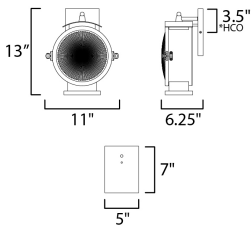

LAMPING

INPUT VOLTAGE : 120V
BULB : 60W Incandescent E26 Medium , 60W Total
BULB INCLUDED : (Not Included)
DIMMABLE : Triac or ELV
LIGHTING_DIRECTION : Down