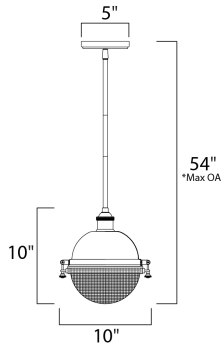

**PRODUCT DESCRIPTION**

This nautical design features a solid dome of aluminum finished in Oil Rubbed Bronze with solid brass hardware finished in Antique Brass. The Clear prismatic glass diffuser completes the authentic look of this outdoor collection.

\*max overall height

**MEASUREMENTS**

- DIMENSION : 10" L x 10" W x 10" H
- MAX OAH : 54" OAH
- CANOPY : 5" W x 0.75" H x 5" L
- HANGING WEIGHT : 4.84 lb
- WIRE LENGTH : 120"

**LAMPING**

- INPUT VOLTAGE : 120V
- BULB : 60W Incandescent E26 Medium , 60W Total
- BULB INCLUDED : (Not Included)
- DIMMABLE : Yes