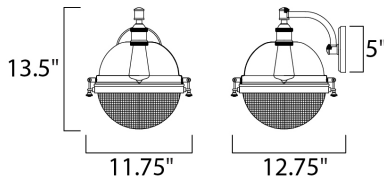

PRODUCT DESCRIPTION

This nautical design features a solid dome of aluminum finished in Oil Rubbed Bronze with solid brass hardware finished in Antique Brass. The Clear prismatic glass diffuser completes the authentic look of this outdoor collection.

MEASUREMENTS

DIMENSION : 11.75" W x 13.5" H x 12.75" Ext
 BACK PLATE : 5" W x 5" H x 4.75" HCO
 HANGING WEIGHT : 7.04 lb

LAMPING

INPUT VOLTAGE : 120V
 BULB : 60W Incandescent E26 Medium , 60W Total
 BULB INCLUDED : (Not Included)
 DIMMABLE : Yes
 LIGHTING_DIRECTION : Down