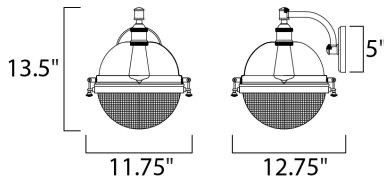

**PRODUCT DESCRIPTION**

This nautical design features a solid dome of aluminum finished in Oil Rubbed Bronze with solid brass hardware finished in Antique Brass. The Clear prismatic glass diffuser completes the authentic look of this outdoor collection.

**MEASUREMENTS**

DIMENSION : 11.75" W x 13.5" H x 12.75" Ext  
 BACK PLATE : 5" W x 5" H x 4.75" HCO  
 HANGING WEIGHT : 7.04 lb

**LAMPING**

INPUT VOLTAGE : 120V  
 BULB : 60W Incandescent E26 Medium , 60W Total  
 BULB INCLUDED : (Not Included)  
 DIMMABLE : Yes  
 LIGHTING\_DIRECTION : Down