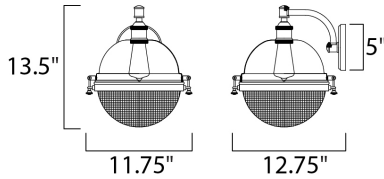

PRODUCT DESCRIPTION

This nautical design features a solid dome of aluminum finished in Oil Rubbed Bronze with solid brass hardware finished in Antique Brass. The Clear prismatic glass diffuser completes the authentic look of this outdoor collection.

MEASUREMENTS

DIMENSION : 11.75" W x 13.5" H x 12.75" Ext
 BACK PLATE : 5" W x 5" H x 4.75" HCO
 HANGING WEIGHT : 7.04 lb

LAMPING

INPUT VOLTAGE : 120V
 BULB : 60W Incandescent E26 Medium , 60W Total
 BULB INCLUDED : (Not Included)
 DIMMABLE : Yes
 LIGHTING_DIRECTION : Down