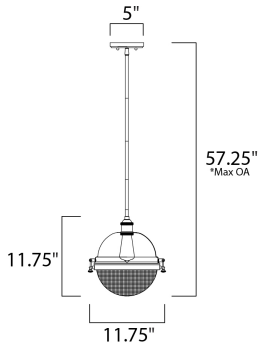

PRODUCT DESCRIPTION

This nautical design features a solid dome of aluminum finished in Oil Rubbed Bronze with solid brass hardware finished in Antique Brass. The Clear prismatic glass diffuser completes the authentic look of this outdoor collection.

*max overall height

MEASUREMENTS

DIMENSION : 11.75" L x 11.75" W x 13.25" H
 MAX OAH : 57.25" OAH
 CANOPY : 5" W x 0.75" H x 5" L
 HANGING WEIGHT : 7.04 lb

LAMPING

INPUT VOLTAGE : 120V
 BULB : 60W Incandescent E26 Medium , 60W Total
 BULB INCLUDED : (Not Included)
 DIMMABLE : Yes