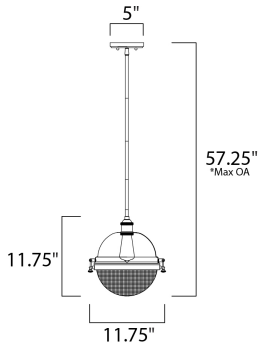

**PRODUCT DESCRIPTION**

This nautical design features a solid dome of aluminum finished in Oil Rubbed Bronze with solid brass hardware finished in Antique Brass. The Clear prismatic glass diffuser completes the authentic look of this outdoor collection.

\*max overall height

**MEASUREMENTS**

- DIMENSION : 11.75" L x 11.75" W x 13.25" H
- MAX OAH : 57.25" OAH
- CANOPY : 5" W x 0.75" H x 5" L
- HANGING WEIGHT : 7.04 lb

**LAMPING**

- INPUT VOLTAGE : 120V
- BULB : 60W Incandescent E26 Medium , 60W Total
- BULB INCLUDED : (Not Included)
- DIMMABLE : Yes