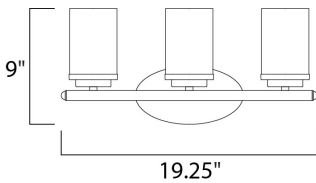

MEASUREMENTS

DIMENSION : 19.25" W x 9" H x 6" Ext
 BACK PLATE : 6.75" HCO
 CANOPY : 4.5" W x 0.79" H x 8.25" L
 HANGING WEIGHT : 2.9 lb

LAMPING

INPUT VOLTAGE : 120V
 BULB : 60W Incandescent E26 Medium , 180W Total
 BULB INCLUDED : (Not Included)
 LIGHTING_DIRECTION : Omni