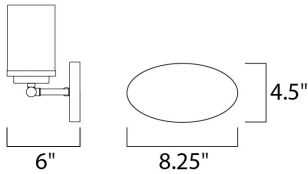

MEASUREMENTS

DIMENSION : 19.25" W x 9" H x 6" Ext
 BACK PLATE : 6.75" HCO
 CANOPY : 4.5" W x 0.79" H x 8.25" L
 HANGING WEIGHT : 2.9 lb

LAMPING

INPUT VOLTAGE : 120V
 BULB : 60W Incandescent E26 Medium , 180W Total
 BULB INCLUDED : (Not Included)
 LIGHTING_DIRECTION : Omni