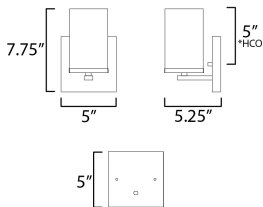

LAMPING

INPUT VOLTAGE : 120V
BULB : 60W Incandescent E26 Medium , 60W Total
BULB INCLUDED : (Not Included)
DIMMABLE : Y
LIGHTING_DIRECTION : Up/Down