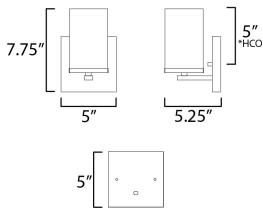

LAMPING

INPUT VOLTAGE : 120V
BULB : 60W Incandescent E26 Medium , 60W Total
BULB INCLUDED : (Not Included)
DIMMABLE : Y
LIGHTING_DIRECTION : Up/Down