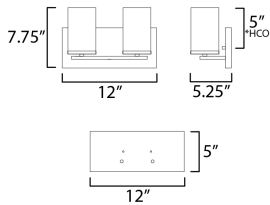

LAMPING

INPUT VOLTAGE : 120V
BULB : 60W Incandescent E26 Medium , 60W Total
BULB INCLUDED : (Not Included)
DIMMABLE : Y
LIGHTING_DIRECTION : Up/Down