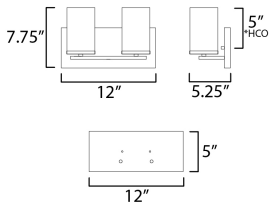

LAMPING

INPUT VOLTAGE : 120V
BULB : 60W Incandescent E26 Medium , 60W Total
BULB INCLUDED : (Not Included)
DIMMABLE : Y
LIGHTING_DIRECTION : Up/Down