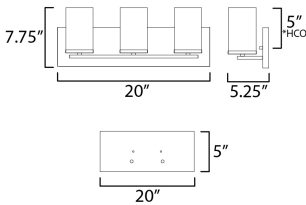

LAMPING

INPUT VOLTAGE : 120V
BULB : 60W Incandescent E26 Medium , 60W Total
BULB INCLUDED : (Not Included)
DIMMABLE : Y
LIGHTING_DIRECTION : Up/Down