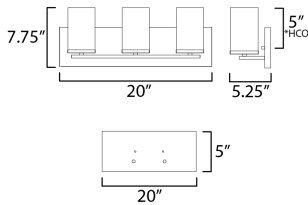

PRODUCT DESCRIPTION

A clean design for the most common applications, the Lateral collection offers chandeliers in both traditional configurations and within a rectangular frame for above dining spaces. Finished in complementary colors including Satin Brass, Satin Nickel or Matte Black, this collection is economically priced with excellent construction. Great for remodeling, this collection's bath vanities feature an extended backplate for cleaner installations. Satin White cylindrical glass sits on a clean rectangular bar. This collection is sure to provide the transitional look to update your next project.

MEASUREMENTS

DIMENSION : 20" W x 7.75" H x 5.25" Ext
BACK PLATE : 20" W x 5" H
HANGING WEIGHT : 2 lb

LAMPING

INPUT VOLTAGE : 120V
BULB : 60W Incandescent E26 Medium , 60W Total
BULB INCLUDED : (Not Included)
DIMMABLE : Y
LIGHTING_DIRECTION : Up/Down