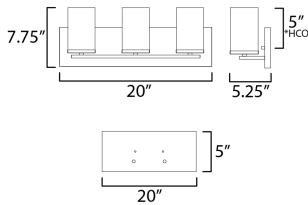

LAMPING

INPUT VOLTAGE : 120V
BULB : 60W Incandescent E26 Medium , 60W Total
BULB INCLUDED : (Not Included)
DIMMABLE : Y
LIGHTING_DIRECTION : Up/Down