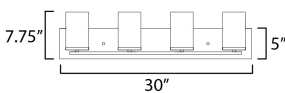

LAMPING

INPUT VOLTAGE : 120V
BULB : 60W Incandescent E26 Medium , 60W Total
BULB INCLUDED : (Not Included)
DIMMABLE : Y
LIGHTING_DIRECTION : Up/Down