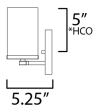

LAMPING

INPUT VOLTAGE : 120V
BULB : 60W Incandescent E26 Medium , 60W Total
BULB INCLUDED : (Not Included)
DIMMABLE : Y
LIGHTING_DIRECTION : Up/Down

FINISHES OPTION

- Black (BK)
- Satin Brass (SBR)
- Satin Nickel (SN)

GLASS

Satin White SW

MATERIAL

Steel + Glass