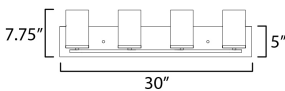

LAMPING

INPUT VOLTAGE : 120V
BULB : 60W Incandescent E26 Medium , 240W Total
BULB INCLUDED : (Not Included)
DIMMABLE : Triac or ELV
LIGHTING_DIRECTION : Up/Down