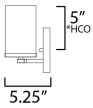

LAMPING

INPUT VOLTAGE : 120V
BULB : 60W Incandescent E26 Medium , 240W Total
BULB INCLUDED : (Not Included)
DIMMABLE : Triac or ELV
LIGHTING_DIRECTION : Up/Down

FINISHES OPTION

- Black (BK)
- Satin Brass (SBR)
- Satin Nickel (SN)

GLASS

Satin White SW

MATERIAL

Steel, Glass