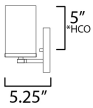

PRODUCT DESCRIPTION

A clean design for the most common applications, the Lateral collection offers chandeliers in both traditional configurations and within a rectangular frame for above dining spaces. Finished in complementary colors including Satin Brass, Satin Nickel or Matte Black, this collection is economically priced with excellent construction. Great for remodeling, this collection's bath vanities feature an extended backplate for cleaner installations. Satin White cylindrical glass sits on a clean rectangular bar. This collection is sure to provide the transitional look to update your next project.

FINISHES OPTION

- Black (BK)
- Satin Brass (SBR)
- Satin Nickel (SN)

GLASS

Satin White SW

MATERIAL

Steel + Glass

RATINGS

cETLus
Damp Location

ADDITIONAL

INSTALL UP/DOWN: Up/Down
OPERATING TEMPERATURE:
-20°C (-4°F), 40°C (104°F)

MEASUREMENTS

- DIMENSION : 30" W x 7.75" H x 5.25" Ext
- BACK PLATE : 30" W x 5" H
- CANOPY : 30" W x 0.8" H x 5" L
- HANGING WEIGHT : 2.8 lb

LAMPING

- INPUT VOLTAGE : 120V
- BULB : 60W Incandescent E26 Medium , 60W Total
- BULB INCLUDED : (Not Included)
- DIMMABLE : Y
- LIGHTING_DIRECTION : Up/Down

Always consult a qualified electrician before installing any lighting product.

Modifications or Customizations: Please email contract@studiomlighting.com
Sample Request: Please email order@studiomlighting.com with subject line "Sample Order_ [Project Name] / [Specifier/Designer]"
All samples are subject to Studio M approval and must show proof of project and/or explanation.

Job Name:	Job Type:
Quantity:	Comments: