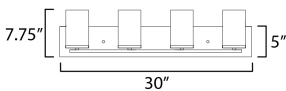

LAMPING

- INPUT VOLTAGE : 120V
- BULB : 60W Incandescent E26 Medium , 60W Total
- BULB INCLUDED : (Not Included)
- DIMMABLE : Y
- LIGHTING_DIRECTION : Up/Down