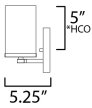

LAMPING

INPUT VOLTAGE : 120V
BULB : 60W Incandescent E26 Medium , 60W Total
BULB INCLUDED : (Not Included)
DIMMABLE : Y
LIGHTING_DIRECTION : Up/Down

FINISHES OPTION

- Black (BK)
- Satin Brass (SBR)
- Satin Nickel (SN)

GLASS

Satin White SW

MATERIAL

Steel + Glass