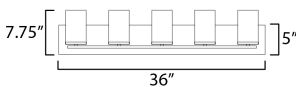

LAMPING

INPUT VOLTAGE : 120V
BULB : 60W Incandescent E26 Medium , 60W Total
BULB INCLUDED : (Not Included)
DIMMABLE : Y
LIGHTING_DIRECTION : Up/Down