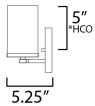

MEASUREMENTS

DIMENSION : 36" W x 7.75" H x 5.25" Ext
BACK PLATE : 36" W x 5" H x 5" HCO
HANGING WEIGHT : 9.02 lb

LAMPING

INPUT VOLTAGE : 120V
BULB : 60W Incandescent E26 Medium , 300W Total
BULB INCLUDED : (Not Included)
DIMMABLE : Y
LIGHTING_DIRECTION : Up/Down

FINISHES OPTION

- Black (BK)
- Satin Brass (SBR)
- Satin Nickel (SN)

GLASS

Satin White SW

MATERIAL

Steel, Glass