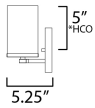

LAMPING

INPUT VOLTAGE : 120V
BULB : 60W Incandescent E26 Medium , 300W Total
BULB INCLUDED : (Not Included)
DIMMABLE : Triac or ELV
LIGHTING_DIRECTION : Up/Down

FINISHES OPTION

- Black (BK)
- Satin Brass (SBR)
- Satin Nickel (SN)

GLASS

Satin White SW

MATERIAL

Steel, Glass