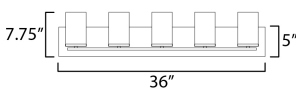

MEASUREMENTS

DIMENSION : 36" W x 7.75" H x 5.25" Ext
BACK PLATE : 36" W x 5" H x 5" HCO
HANGING WEIGHT : 9.02 lb

LAMPING

INPUT VOLTAGE : 120V
BULB : 60W Incandescent E26 Medium , 300W Total
BULB INCLUDED : (Not Included)
DIMMABLE : Y
LIGHTING_DIRECTION : Up/Down

FINISHES OPTION

- Black (BK)
- Satin Brass (SBR)
- Satin Nickel (SN)

GLASS

Satin White SW

MATERIAL

Steel, Glass

RATINGS

cETLus
Damp Location

ADDITIONAL

INSTALL UP/DOWN: Up/Down
SLOPE:
OPERATING TEMPERATURE:
-20°C (-4°F), 40°C (104°F)

Always consult a qualified electrician before installing any lighting product.