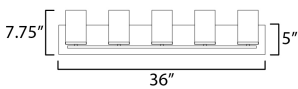

LAMPING

INPUT VOLTAGE : 120V
BULB : 60W Incandescent E26 Medium , 300W Total
BULB INCLUDED : (Not Included)
DIMMABLE : Triac or ELV
LIGHTING_DIRECTION : Up/Down