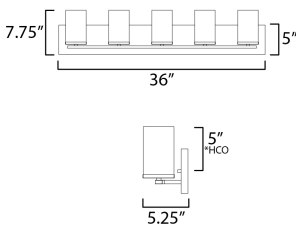

PRODUCT DESCRIPTION

A clean design for the most common applications, the Lateral collection offers chandeliers in both traditional configurations and within a rectangular frame for above dining spaces. Finished in complementary colors including Satin Brass, Satin Nickel or Matte Black, this collection is economically priced with excellent construction. Great for remodeling, this collection's bath vanities feature an extended backplate for cleaner installations. Satin White cylindrical glass sits on a clean rectangular bar. This collection is sure to provide the transitional look to update your next project.

MEASUREMENTS

DIMENSION : 36" W x 7.75" H x 5.25" Ext
BACK PLATE : 36" W x 5" H
CANOPY : 36" W x 0.8" H x 5" L
HANGING WEIGHT : 3.5 lb

LAMPING

INPUT VOLTAGE : 120V
BULB : 60W Incandescent E26 Medium , 60W Total
BULB INCLUDED : (Not Included)
DIMMABLE : Y
LIGHTING_DIRECTION : Up/Down