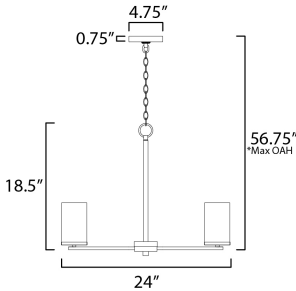

**PRODUCT DESCRIPTION**

A clean design for the most common applications, the Lateral collection offers chandeliers in both traditional configurations and within a rectangular frame for above dining spaces. Finished in complementary colors including Satin Brass, Satin Nickel or Matte Black, this collection is economically priced with excellent construction. Great for remodeling, this collection's bath vanities feature an extended backplate for cleaner installations. Satin White cylindrical glass sits on a clean rectangular bar. This collection is sure to provide the transitional look to update your next project.

\*max overall height

**MEASUREMENTS**

- DIMENSION : 24" L x 24" W x 18.5" H
- MAX OAH : 56.75" OAH
- CANOPY : 4.75" W x 0.75" H x 4.75" L
- HANGING WEIGHT : 5.94 lb

**LAMPING**

- INPUT VOLTAGE : 120V
- BULB : 60W Incandescent E26 Medium , 300W Total
- BULB INCLUDED : (Not Included)
- DIMMABLE : Y