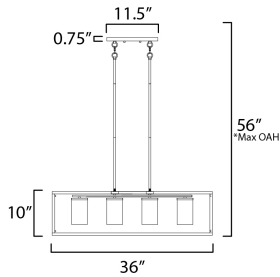

ADDITIONAL

SLOPE:
OPERATING TEMPERATURE:
-20°C (-4°F), 40°C (104°F)

*max overall height

MEASUREMENTS

DIMENSION : 36" L x 9.25" W x 10" H
 MAX OAH : 56" OAH
 CANOPY : 4.75" W x 0.75" H x 11.5" L
 HANGING WEIGHT : 13.64 lb