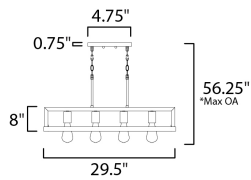

MEASUREMENTS

DIMENSION : 29.5" L x 8.75" W x 8" H
 MAX OAH : 56.25" OAH
 CANOPY : 4.75" W x 0.75" H x 9.84" L
 HANGING WEIGHT : 6.83 lb

LAMPING

INPUT VOLTAGE : 120V
 BULB : 60W Incandescent E26 Medium , 240W Total
 BULB INCLUDED : (Not Included)
 DIMMABLE : Yes

*max overall height

FINISHES OPTION

 Black / Ashbury (BKASB)

MATERIAL

Steel, Wood

RATINGS

cULus
 Dry Location

ADDITIONAL