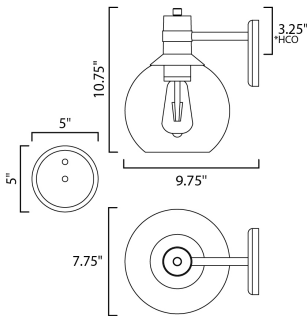

PRODUCT DESCRIPTION

Our new collections of outdoor fixtures feature the latest trends at excellent pricing. The combination of long-lasting die cast aluminum and hand blown thick clear glass is accentuated with the two-tone finish of Bronze and Gold creating the ultimate designer look.

MEASUREMENTS

DIMENSION : 7.75" W x 10.75" H x 9.75" Ext
BACK PLATE : 5" W x 5" H x 3.25" HCO
HANGING WEIGHT : 2.66 lb

LAMPING

INPUT VOLTAGE : 120V
LUMENS : 450 Rated (400 Del.)
BULB : 4W LED E26 Medium , 4W Total
BULB INCLUDED : (Included)
DIMMABLE : Triac CL
CRI : 90+ CRI
COLOR_TEMP : 2200K
LIGHTING_DIRECTION : Down

FINISHES OPTION

Bronze / Gold (BZGLD)

GLASS

Clear CL

MATERIAL

Aluminum, Glass

RATINGS

cETLus
Wet Location

ADDITIONAL

INSTALL UP/DOWN: Down
RATED LIFE 35000 Hours
OPERATING TEMPERATURE:
-20°C (-4°F), 40°C (104°F)

Always consult a qualified electrician before installing any lighting product.