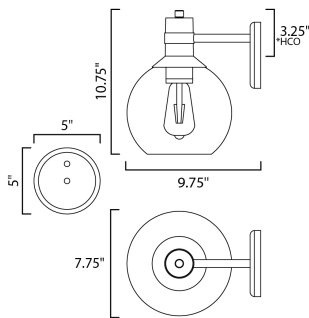

PRODUCT DESCRIPTION

Our new collections of outdoor fixtures feature the latest trends at excellent pricing. The combination of long-lasting die cast aluminum and hand blown thick clear glass is accentuated with the two-tone finish of Bronze and Gold creating the ultimate designer look.