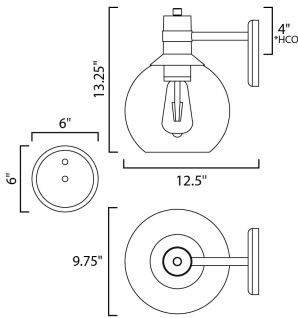

PRODUCT DESCRIPTION

Our new collections of outdoor fixtures feature the latest trends at excellent pricing. The combination of long-lasting die cast aluminum and hand blown thick clear glass is accentuated with the two-tone finish of Bronze and Gold creating the ultimate designer look.

MEASUREMENTS

DIMENSION : 9.75" W x 13.25" H x 12.5" Ext
BACK PLATE : 6" W x 6" H x 4" HCO
HANGING WEIGHT : 4.33 lb

LAMPING

INPUT VOLTAGE : 120V
LUMENS : 450 Rated (400 Del.)
BULB : 4W LED E26 Medium , 4W Total
BULB INCLUDED : (Included)
DIMMABLE : Triac CL
CRI : 90+ CRI
COLOR_TEMP : 2200K
LIGHTING_DIRECTION : Down

FINISHES OPTION

Bronze / Gold (BZGLD)

GLASS

Clear CL

MATERIAL

Aluminum, Glass

RATINGS

cETLus
Wet Location

ADDITIONAL

INSTALL UP/DOWN: Down
RATED LIFE 35000 Hours
OPERATING TEMPERATURE:
-20°C (-4°F), 40°C (104°F)

Always consult a qualified electrician before installing any lighting product.