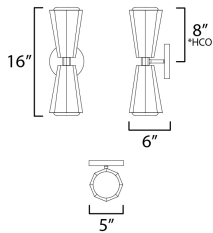

PRODUCT DESCRIPTION

The Rizzo collection exudes stylish flair and spirited design, combining faceted metal shades in Natural Aged Brass with striking Matte Black accents. A flat-bottomed Satin White glass shade protrudes gracefully from the base of each metal shade, delivering soft, inviting light with a touch of elegance. Available in a variety of versatile configurations, the collection includes an articulating 4-arm chandelier, two sizes of stem-hung linear pendants, cord-hung multi-mini pendants, a sleek wall sconce, and a bold, coordinating flush mount. Elevate any space with Rizzo's perfect balance of timeless sophistication and modern edge.

MEASUREMENTS

DIMENSION : 5" W x 16" H x 6" Ext
MAX OAH : 5" W x 5" H
HANGING WEIGHT : 4.84 lb

LAMPING

INPUT VOLTAGE : 120V
BULB : 60W Incandescent E26 Medium , 120W Total
BULB INCLUDED : (Not Included)
DIMMABLE : Y
LIGHTING_DIRECTION : Omni

FINISHES OPTION

Black / Antique Brass (BKAB)

GLASS

Satin White SW

MATERIAL

Steel, Glass

RATINGS

cETLus
Damp Location

ADDITIONAL

INSTALL UP/DOWN: Any
SLOPE:
OPERATING TEMPERATURE:
-20°C (-4°F), 40°C (104°F)

Always consult a qualified electrician before installing any lighting product.