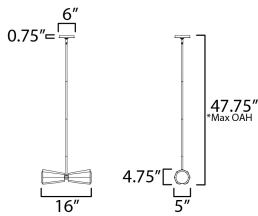

MEASUREMENTS

DIMENSION : 5" L x 16" W x 4.75" H
 MAX OAH : 47.75" OAH
 CANOPY : 6" W x 0.75" H x 6" L
 HANGING WEIGHT : 5.72 lb

LAMPING

INPUT VOLTAGE : 120V
 BULB : 60W Incandescent E26 Medium , 120W Total
 BULB INCLUDED : (Not Included)
 DIMMABLE : Y

*max overall height

FINISHES OPTION

Black / Antique Brass (BKAB)

GLASS

Satin White SW

MATERIAL

Steel, Glass

RATINGS