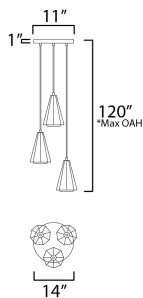

MEASUREMENTS

DIMENSION : 14" L x 14" W x 16.75" H
 MAX OAH : 120" OAH
 CANOPY : 11" W x 1" H x 11" L
 HANGING WEIGHT : 7.92 lb

LAMPING

INPUT VOLTAGE : 120V
 BULB : 60W Incandescent E26 Medium , 180W Total
 BULB INCLUDED : (Not Included)
 DIMMABLE : Y

*max overall height

FINISHES OPTION

Black / Antique Brass (BKAB)

GLASS

Satin White SW

MATERIAL

Steel, Glass

RATINGS