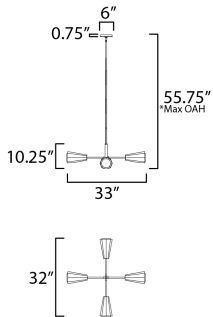

*max overall height

MEASUREMENTS

- DIMENSION : 33" L x 33" W x 10.25" H
- MAX OAH : 55.75" OAH
- CANOPY : 6" W x 0.75" H x 6" L
- HANGING WEIGHT : 10.12 lb

LAMPING

- INPUT VOLTAGE : 120V
- BULB : 60W Incandescent E26 Medium , 240W Total
- BULB INCLUDED : (Not Included)
- DIMMABLE : Y