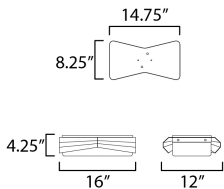

PRODUCT DESCRIPTION

The Rizzo collection exudes stylish flair and spirited design, combining faceted metal shades in Natural Aged Brass with striking Matte Black accents. A flat-bottomed Satin White glass shade protrudes gracefully from the base of each metal shade, delivering soft, inviting light with a touch of elegance. Available in a variety of versatile configurations, the collection includes an articulating 4-arm chandelier, two sizes of stem-hung linear pendants, cord-hung multi-mini pendants, a sleek wall sconce, and a bold, coordinating flush mount. Elevate any space with Rizzo's perfect balance of timeless sophistication and modern edge.

MEASUREMENTS

DIMENSION : 12" L x 16" W x 4.25" H
CANOPY : 14.75" W x 1" H x 8.25" L
HANGING WEIGHT : 9.68 lb

LAMPING

INPUT VOLTAGE : 120V
BULB : 60W Incandescent E26 Medium , 120W Total
BULB INCLUDED : (Not Included)
DIMMABLE : Y

FINISHES OPTION

Black / Antique Brass (BKAB)

GLASS

Satin White SW

MATERIAL

Steel, Glass

RATINGS

cETLus
Dry Location

ADDITIONAL

SLOPE:
OPERATING TEMPERATURE:
-20°C (-4°F), 40°C (104°F)

Always consult a qualified electrician before installing any lighting product.

Modifications or Customizations: Please email contract@studiomlighting.com
Sample Request: Please email order@studiomlighting.com with subject line "Sample Order_ [Project Name] / [Specifier/Designer]"
All samples are subject to Studio M approval and must show proof of project and/or explanation.

Job Name:	Job Type:
Quantity:	Comments: