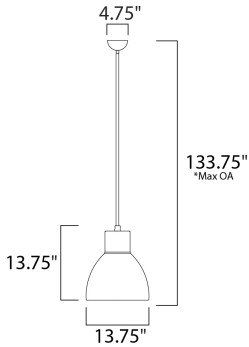

PRODUCT DESCRIPTION

Spun metal shades in various sizes are perfect for budget installations. Available in Black with gold interior and Satin Nickel with white interior, these pendants are very stylish.

*max overall height

MEASUREMENTS

- DIMENSION : 13.75" L x 13.75" W x 13.75" H
- MAX OAH : 133.75" OAH
- CANOPY : 4.75" W x 2.25" H x 4.75" L
- HANGING WEIGHT : 3.61 lb

LAMPING

- INPUT VOLTAGE : 120V
- BULB : 60W Incandescent E26 Medium , 60W Total
- BULB INCLUDED : (Not Included)
- DIMMABLE : Yes
- LIGHTING_DIRECTION : Down

FINISHES OPTION

- Black / Gold (BKGLD)
- Satin Nickel (SN)

MATERIAL

Steel

RATINGS

cETLus
Dry Location

ADDITIONAL

INSTALL UP/DOWN: Down
SLOPE: 120
OPERATING TEMPERATURE:
-20°C (-4°F), 40°C (104°F)