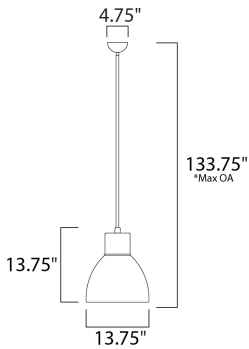

PRODUCT DESCRIPTION

Spun metal shades in various sizes are perfect for budget installations. Available in Black with gold interior and Satin Nickel with white interior, these pendants are very stylish.

*max overall height

MEASUREMENTS

- DIMENSION : 13.75" L x 13.75" W x 13.75" H
- MAX OAH : 133.75" OAH
- CANOPY : 4.75" W x 2.25" H x 4.75" L
- HANGING WEIGHT : 3.61 lb

LAMPING

- INPUT VOLTAGE : 120V
- BULB : 60W Incandescent E26 Medium , 60W Total
- BULB INCLUDED : (Not Included)
- DIMMABLE : Yes
- LIGHTING_DIRECTION : Down

FINISHES OPTION

- Black / Gold (BKGLD)
- Satin Nickel (SN)

MATERIAL

Steel

RATINGS

cETLus
Dry Location

ADDITIONAL

INSTALL UP/DOWN: Down
SLOPE: 120
OPERATING TEMPERATURE:
-20°C (-4°F), 40°C (104°F)