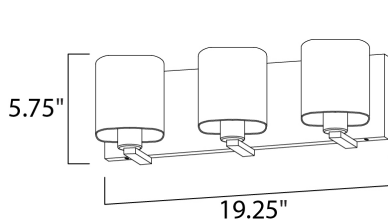

**PRODUCT DESCRIPTION**

Satin White bands of cased glass wrap around each lamp creating a soft ribbon of light. Back plates finished in Polished Chrome or Satin Nickel complement the majority of bath fittings.

**MEASUREMENTS**

DIMENSION : 19.25" W x 5.75" H x 5.5" Ext  
 BACK PLATE : 19.25" W x 5.5" H x 2.75" HCO  
 HANGING WEIGHT : 4.99 lb

**LAMPING**

INPUT VOLTAGE : 120V  
 BULB : 60W Incandescent E26 Medium , 180W Total  
 BULB INCLUDED : (Not Included)  
 DIMMABLE : Yes