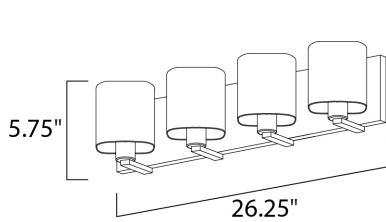

**PRODUCT DESCRIPTION**

Satin White bands of cased glass wrap around each lamp creating a soft ribbon of light. Back plates finished in Polished Chrome or Satin Nickel complement the majority of bath fittings.

**MEASUREMENTS**

DIMENSION : 26.25" W x 5.75" H x 5.5" Ext  
 BACK PLATE : 26.25" W x 5.5" H x 2.75" HCO  
 HANGING WEIGHT : 6.78 lb

**LAMPING**

INPUT VOLTAGE : 120V  
 BULB : 60W Incandescent E26 Medium , 240W Total  
 BULB INCLUDED : (Not Included)  
 DIMMABLE : Yes