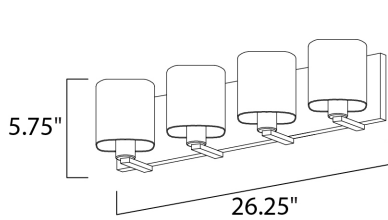

**PRODUCT DESCRIPTION**

Satin White bands of cased glass wrap around each lamp creating a soft ribbon of light. Back plates finished in Polished Chrome or Satin Nickel complement the majority of bath fittings.

**MEASUREMENTS**

DIMENSION : 26.25" W x 5.75" H x 5.5" Ext  
 BACK PLATE : 26.25" W x 5.5" H x 2.75" HCO  
 HANGING WEIGHT : 6.78 lb

**LAMPING**

INPUT VOLTAGE : 120V  
 BULB : 60W Incandescent E26 Medium , 240W Total  
 BULB INCLUDED : (Not Included)  
 DIMMABLE : Yes