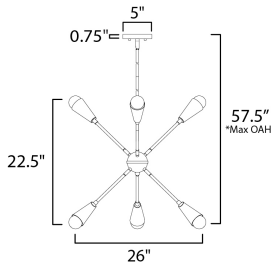

**PRODUCT DESCRIPTION**

A classic mid-century look, the Lovell collection features two sizes of sputnik chandeliers and streamlined sconces perfect for bath vanity applications. Available in a Black/Satin Brass finish combination. Light bulbs nest inside the metal cones to become an element of the design.

\*max overall height

**MEASUREMENTS**

- DIMENSION : 26" W x 22.5" H
- MAX OAH : 57.5" OAH
- CANOPY : 5" W x 0.75" H
- HANGING WEIGHT : 4.94 lb

**LAMPING**

- INPUT VOLTAGE : 120V
- BULB : 60W Incandescent E26 Medium , 360W Total
- BULB INCLUDED : (Not Included)
- DIMMABLE : Y

**FINISHES OPTION**

- Black / Satin Brass (BKSB)

**MATERIAL**

Steel

**RATINGS**

ULDry Location

**ADDITIONAL**

SLOPE: 60  
 OPERATING TEMPERATURE:  
 -20°C (-4°F), 40°C (104°F)