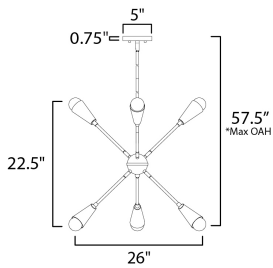

**PRODUCT DESCRIPTION**

A classic mid-century look, the Lovell collection features two sizes of sputnik chandeliers and streamlined sconces perfect for bath vanity applications. Available in a Black/Satin Brass finish combination. Light bulbs nest inside the metal cones to become an element of the design.

\*max overall height

**MEASUREMENTS**

DIMENSION : 26" W x 22.5" H  
 MAX OAH : 58.75" OAH  
 CANOPY : 5" W x 0.75" H  
 HANGING WEIGHT : 5.18 lb

**LAMPING**

INPUT VOLTAGE : 120V  
 LUMENS : 5,400 Rated (3,780 Del.)  
 BULB : 9W LED E26 Medium , 54W Total  
 BULB INCLUDED : (Included)  
 DIMMABLE : Y  
 CRI : 90 CRI  
 COLOR\_TEMP : 3000K