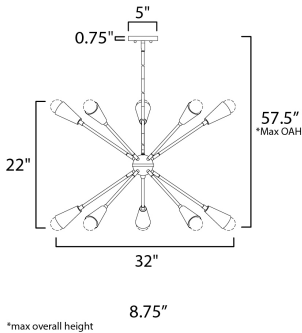

PRODUCT DESCRIPTION

A classic mid-century look, the Lovell collection features two sizes of sputnik chandeliers and streamlined sconces perfect for bath vanity applications. Available in a Black/Satin Brass finish combination. Light bulbs nest inside the metal cones to become an element of the design.

MEASUREMENTS

- DIMENSION : 32" W x 22" H
- MAX OAH : 57.5" OAH
- CANOPY : 5" W x 0.75" H
- HANGING WEIGHT : 9.87 lb

LAMPING

- INPUT VOLTAGE : 120V
- BULB : 60W Incandescent E26 Medium , 600W Total
- BULB INCLUDED : (Not Included)
- DIMMABLE : Y

FINISHES OPTION

- Black / Satin Brass (BKSB)

MATERIAL

Steel

RATINGS

ULDry Location

ADDITIONAL

SLOPE: 60
 OPERATING TEMPERATURE:
 -20°C (-4°F), 40°C (104°F)