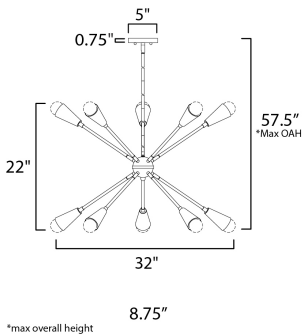

**PRODUCT DESCRIPTION**

A classic mid-century look, the Lovell collection features two sizes of sputnik chandeliers and streamlined sconces perfect for bath vanity applications. Available in a Black/Satin Brass finish combination. Light bulbs nest inside the metal cones to become an element of the design.

**MEASUREMENTS**

- DIMENSION : 32" W x 22" H
- MAX OAH : 57.5" OAH
- CANOPY : 5" W x 0.75" H
- HANGING WEIGHT : 9.87 lb

**LAMPING**

- INPUT VOLTAGE : 120V
- BULB : 60W Incandescent E26 Medium , 600W Total
- BULB INCLUDED : (Not Included)
- DIMMABLE : Y

**FINISHES OPTION**

- Black / Satin Brass (BKSB)

**MATERIAL**

Steel

**RATINGS**

ULDry Location

**ADDITIONAL**

SLOPE: 60  
 OPERATING TEMPERATURE:  
 -20°C (-4°F), 40°C (104°F)