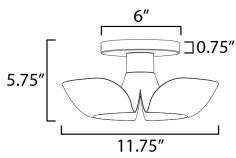

MEASUREMENTS

DIMENSION : 11.75" L x 11.75" W x 5.75" H
 CANOPY : 6" W x 0.75" H x 6" L
 HANGING WEIGHT : 1.76 lb

LAMPING

INPUT VOLTAGE : 120V
 LUMENS : 320 Rated (260 Del.)
 BULB : 4W LED E26 Medium , 4W Total
 BULB INCLUDED : (Included)
 DIMMABLE : Y
 CRI : 90 CRI
 COLOR_TEMP : 3000K

FINISHES OPTION

-  Silver Gold / Satin Brass (SGSBR)
-  White/Satin Brass (WTSBR)

MATERIAL

Aluminum,Steel

RATINGS

ULDry Location

ADDITIONAL

SLOPE:
 RATED LIFE 25000 Hours
 OPERATING TEMPERATURE:
 -20°C (-4°F), 40°C (104°F)