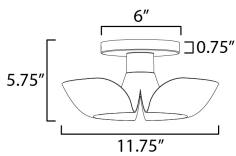

MEASUREMENTS

DIMENSION : 11.75" L x 11.75" W x 5.75" H
 CANOPY : 6" W x 0.75" H x 6" L
 HANGING WEIGHT : 1.76 lb

LAMPING

INPUT VOLTAGE : 120V
 LUMENS : 320 Rated (260 Del.)
 BULB : 4W LED E26 Medium , 4W Total
 BULB INCLUDED : (Included)
 DIMMABLE : Y
 CRI : 90 CRI
 COLOR_TEMP : 3000K