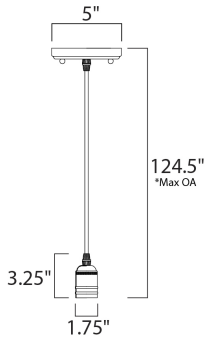

\*max overall height

**MEASUREMENTS**

DIMENSION : 5" L x 5" W x 3.25" H  
 MAX OAH : 124.5" OAH  
 CANOPY : 5" W x 0.75" H x 5" L  
 HANGING WEIGHT : 2 lb  
 WIRE LENGTH : 120"

**LAMPING**

INPUT VOLTAGE : 120V  
 LUMENS : 165 Rated  
 BULB : 3.5W LED E26 Medium A52 , 4W Total  
 BULB INCLUDED : (Included)  
 DIMMABLE : Yes  
 COLOR\_TEMP : 2200K