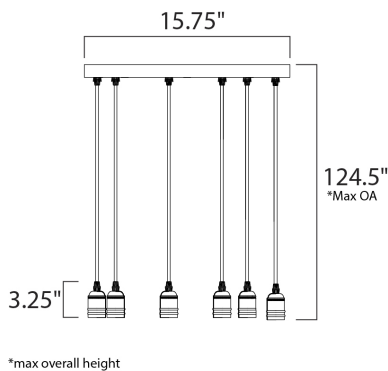

MEASUREMENTS

DIMENSION : 15.75" L x 15.75" W x 3.25" H
 MAX OAH : 124.5" OAH
 CANOPY : 15.75" W x 1" H x 15.75" L
 HANGING WEIGHT : 15.56 lb
 WIRE LENGTH : 120"

LAMPING

INPUT VOLTAGE : 120V
 LUMENS : 1,320 Rated
 BULB : 3.5W LED E26 Medium A52 , 28W Total
 BULB INCLUDED : (Included)
 DIMMABLE : Yes
 COLOR_TEMP : 2200K

FINISHES OPTION

 Black / Antique Brass (BKAB)

MATERIAL

Steel, Aluminum

RATINGS

cETLus
 Dry Location

ADDITIONAL

SLOPE: 120
 OPERATING TEMPERATURE:
 -20°C (-4°F), 40°C (104°F)