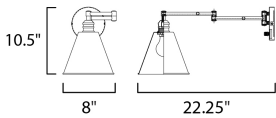

**MEASUREMENTS**

DIMENSION : 8" W x 10.5" H x 21.5" Ext  
 MAX OAH : 5.13" W x 5.13" H  
 HANGING WEIGHT : 2.23 lb

**LAMPING**

INPUT VOLTAGE : 120V  
 BULB : 60W Incandescent E26 Medium , 60W Total  
 BULB INCLUDED : (Not Included)  
 DIMMABLE : Y  
 LIGHTING\_DIRECTION : Down