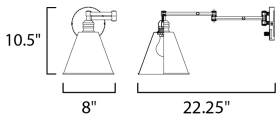

MEASUREMENTS

DIMENSION : 8" W x 10.5" H x 21.5" Ext
 MAX OAH : 5.13" W x 5.13" H
 HANGING WEIGHT : 2.23 lb

LAMPING

INPUT VOLTAGE : 120V
 BULB : 60W Incandescent E26 Medium , 60W Total
 BULB INCLUDED : (Not Included)
 DIMMABLE : Y
 LIGHTING_DIRECTION : Down