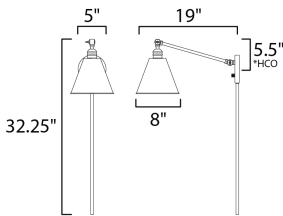

LAMPING

INPUT VOLTAGE : 120V
BULB : 100W Incandescent E26 Medium , 100W Total
BULB INCLUDED : (Not Included)
DIMMABLE : High Low Switch
LIGHTING_DIRECTION : Directional