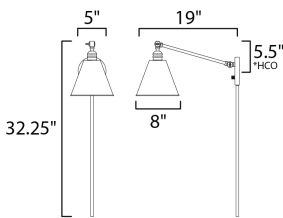

LAMPING

INPUT VOLTAGE : 120V
BULB : 100W Incandescent E26 Medium , 100W Total
BULB INCLUDED : (Not Included)
DIMMABLE : Y
LIGHTING_DIRECTION : Directional