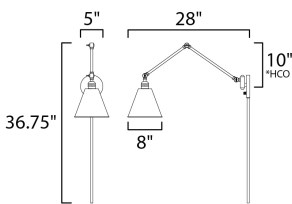

PRODUCT DESCRIPTION

Direct the light exactly where you want it using the articulated arms and metal shades of the Library series. At the backplate, the arm pivots left/right and up/down to direct the light. Additional articulated arms angle the shade or extend/contract the distance of the light source from the wall. Available in Polished Nickel, Black and Heritage Brass finishes, the Library collection evokes industrial era classicism perfect for use as a task light or accent light. Complimentary table and floor lamps complete the collection.

MEASUREMENTS

DIMENSION : 8" W x 36.75" H x 28" Ext
MAX OAH : 5" W x 5" H
HANGING WEIGHT : 4.18 lb

LAMPING

INPUT VOLTAGE : 120V
BULB : 100W Incandescent E26 Medium , 100W Total
BULB INCLUDED : (Not Included)
DIMMABLE : High Low Switch
LIGHTING_DIRECTION : Directional

FINISHES OPTION

- Black (BK)
- Heritage (HR)
- Polished Nickel (PN)

MATERIAL

Brass, Steel

RATINGS

cETLus
Dry Location

ADDITIONAL

INSTALL UP/DOWN: Down
SLOPE:
OPERATING TEMPERATURE:
-20°C (-4°F), 40°C (104°F)

Always consult a qualified electrician before installing any lighting product.