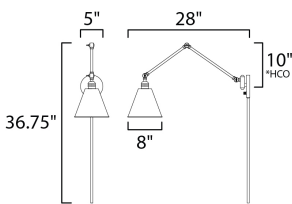

PRODUCT DESCRIPTION

Direct the light exactly where you want it using the articulated arms and metal shades of the Library series. At the backplate, the arm pivots left/right and up/down to direct the light. Additional articulated arms angle the shade or extend/contract the distance of the light source from the wall. Available in Polished Nickel, Black and Heritage Brass finishes, the Library collection evokes industrial era classicism perfect for use as a task light or accent light. Complimentary table and floor lamps complete the collection.

MEASUREMENTS

DIMENSION : 8" W x 36.75" H x 28" Ext
MAX OAH : 5" W x 5" H
HANGING WEIGHT : 4.18 lb

LAMPING

INPUT VOLTAGE : 120V
BULB : 100W Incandescent E26 Medium , 100W Total
BULB INCLUDED : (Not Included)
DIMMABLE : Y
LIGHTING_DIRECTION : Directional

FINISHES OPTION

- Black (BK)
- Heritage (HR)
- Polished Nickel (PN)

MATERIAL

Brass, Steel

RATINGS

cETLus
Dry Location

ADDITIONAL

INSTALL UP/DOWN: Down
SLOPE:
OPERATING TEMPERATURE:
-20°C (-4°F), 40°C (104°F)

Always consult a qualified electrician before installing any lighting product.