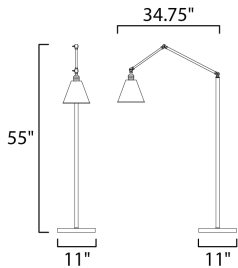

**FINISHES OPTION**

-  Black (BK)
-  Heritage (HR)
-  Polished Nickel (PN)

**MATERIAL**

Brass, Steel

**RATINGS**

cETLus  
Dry Location

**ADDITIONAL**

SLOPE:  
OPERATING TEMPERATURE:  
-20°C (-4°F), 40°C (104°F)

**MEASUREMENTS**

DIMENSION : 34.75" L x 11" W x 55" H  
 HANGING WEIGHT : 17.82 lb

**LAMPING**

INPUT VOLTAGE : 120V  
 BULB : 100W Incandescent E26 Medium , 100W Total  
 BULB INCLUDED : (Not Included)  
 DIMMABLE : No  
 LIGHTING\_DIRECTION : Directional