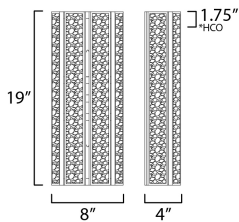

LAMPING

INPUT VOLTAGE : 120V
BULB : 40W Incandescent E12 Candelabra , 80W Total
BULB INCLUDED : (Not Included)
DIMMABLE : Y
LIGHTING_DIRECTION : Up & Down