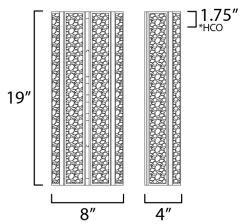

LAMPING

INPUT VOLTAGE : 120V
BULB : 40W Incandescent E12 Candelabra , 80W Total
BULB INCLUDED : (Not Included)
DIMMABLE : Y
LIGHTING_DIRECTION : Up & Down