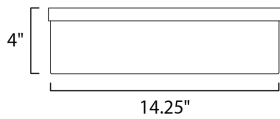

**MEASUREMENTS**

DIMENSION : 14.25" L x 14.25" W x 4" H  
 CANOPY : 13.75" W x 1" H x 13.75" L  
 HANGING WEIGHT : 6.6 lb

**LAMPING**

INPUT VOLTAGE : 120V  
 BULB : 40W Incandescent E26 Medium , 80W Total  
 BULB INCLUDED : (Not Included)  
 DIMMABLE : Y