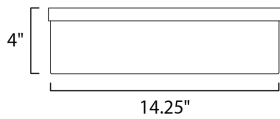

MEASUREMENTS

DIMENSION : 14.25" L x 14.25" W x 4" H
 CANOPY : 13.75" W x 1" H x 13.75" L
 HANGING WEIGHT : 6.6 lb

LAMPING

INPUT VOLTAGE : 120V
 BULB : 40W Incandescent E26 Medium , 80W Total
 BULB INCLUDED : (Not Included)
 DIMMABLE : Y